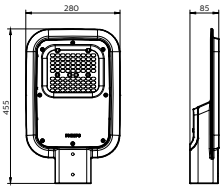

# SmartBright Road

<b>Material</b>	Housing: die-cast aluminium Optic cover: polycarbonate
<b>Light Source</b>	3030 LED
<b>Installation</b>	Side entry 42-60mm Optional adjustable spigot
<b>Luminous flux</b>	System flux up to 18200lm
<b>Correlated color temperature - CCT</b>	5700K 4000K 3000K
<b>Luminaire efficacy</b>	4000K: 130lm/W
<b>Color Rendering index - CRI</b>	70

## Dimensional drawing