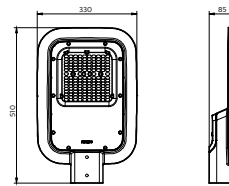

# SmartBright Road

<b>Material</b>	Housing: die-cast aluminium Optic cover: polycarbonate
<b>Light Source</b>	3030 LED
<b>Installation</b>	Side entry 42-60mm Optional adjustable spigot
<b>Luminous flux</b>	System flux up to 18200lm
<b>Correlated color temperature - CCT</b>	5700K 4000K 3000K
<b>Luminaire efficacy</b>	4000K: 130lm/W
<b>Color Rendering index - CRI</b>	70

## Dimensional drawing