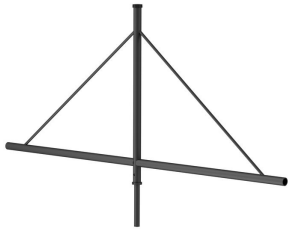

Caravelle - Sailing through the air

Caravelle Brackets

The Caravelle bracket's structure reminds of boat masts and reinforces the charm of seafronts in a very contemporary way, whichever Philips luminaire you choose to pair it with.

Benefits

- Compatible with our Accante range of conical poles
- Smaller version available: "Caravelle Low"

Features

- Available in single arm, double arm, pole-mounting and wall-mounting versions
- Length range: 1200 or 1400mm
- Luminaire fixing: side-entry
- Optional luminous cap at the top

Application

- Seafronts
- Commercial districts
- Roads and streets

Caravelle Brackets

Versions

CARAVELLE BRACKETS

CARAVELLE BRACKETS

CARAVELLE BRACKETS

CARAVELLE BRACKETS

CARAVELLE BRACKETS

CARAVELLE DACH BRACKETS

CARAVELLE DACH BRACKETS

CARAVELLE DACH BRACKETS

CARAVELLE DACH BRACKETS

CARAVELLE DACH BRACKETS

CARAVELLE LOW BRACKETS

CARAVELLE LOW BRACKETS