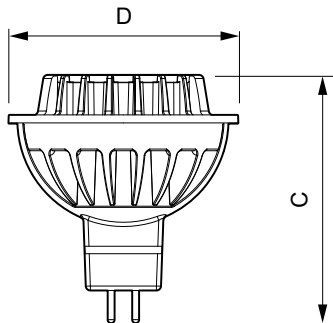

Versions

Mittapiirros

Product	D	C
MAS LEDspotLV D 8.0-50W 827 MR16 36D	51 mm	55 mm

MASTER LEDspot LV

Accent Diagrams

Beam Diagrams