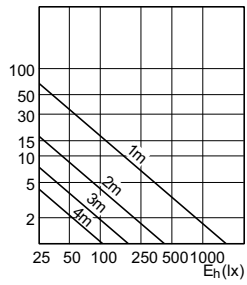

Versions

Mittapiirros

Product	D	C
MAS LEDspotLV D 8.0-50W 827 MR16 36D	51 mm	55 mm

MASTER LEDspot LV

Accent Diagrams

Beam Diagrams