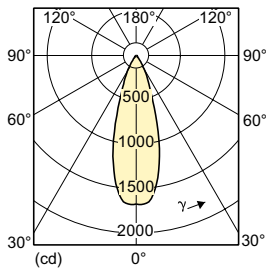

Versions

Mittapiirros

Product	D	C
MAS LEDspotLV D 8.0-50W 827 MR16 36D	51 mm	55 mm

MASTER LEDspot LV

Accent Diagrams

Beam Diagrams