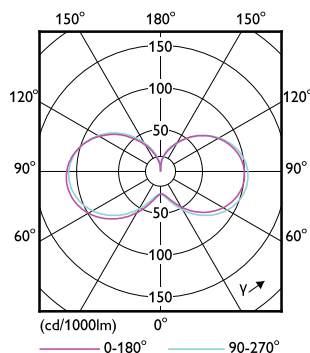

Cycle d'allumage 50000X

Photométries et Colorimétries

Indice de rendu des couleurs (nom.) 80

LLMF à la fin de la durée de vie nominale (nom.) 70 %

Matériaux et finitions

Finition de l'ampoule Dépoli

Forme de l'ampoule Autre

Températures

Température maximale du boîtier (nom.) 70 °C

Normes et recommandations

Order Code	Full Product Name	Consommation d'énergie kWh/1 000 h
59442800	TrueForce Core LED PT 50-42W E27 830 FR	42 kWh
59444200	TrueForce Core LED PT 50-42W E27 840 FR	42 kWh
59438100	TrueForce Core LED PT 30-27W E27 830 FR	27 kWh
59440400	TrueForce Core LED PT 30-27W E27 840 FR	27 kWh

Caractéristiques électriques

Order Code	Full Product Name	Puissance équivalente	Puissance (valeur nominale)
59442800	TrueForce Core LED PT 50-42W E27 830 FR	125 W	42 W
59444200	TrueForce Core LED PT 50-42W E27 840 FR	125 W	42 W

Order Code	Full Product Name	Puissance équivalente	Puissance (valeur nominale)
59438100	TrueForce Core LED PT 30-27W E27 830 FR	80 W	27 W
59440400	TrueForce Core LED PT 30-27W E27 840 FR	80 W	27 W

Photométries et Colorimétries

Order Code	Full Product Name	Code couleur	Température de couleur proximale (nom.)	Flux lumineux (nom.)
59442800	TrueForce Core LED PT 50-42W E27 830 FR	830	3000 K	5000 lm
59444200	TrueForce Core LED PT 50-42W E27 840 FR	840	4000 K	5000 lm
59438100	TrueForce Core LED PT 30-27W E27 830 FR	830	3000 K	3000 lm
59440400	TrueForce Core LED PT 30-27W E27 840 FR	840	4000 K	3000 lm