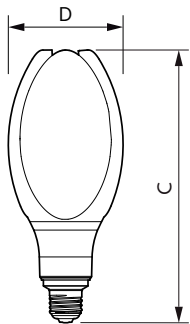

## Dimensional drawing

Product	D	C
TrueForce Core LED PT 50-42W E27 830 RCA	108 mm	265 mm
TrueForce Core LED PT 30-27W E27 840 RCA	96 mm	228 mm
TrueForce Core LED PT 30-27W E27 830 RCA	96 mm	228 mm
TrueForce Core LED PT 50-42W E27 830 FR	108 mm	265 mm
TrueForce Core LED PT 30-27W E27 830 FR	96 mm	228 mm
TrueForce Core LED PT 50-42W E27 840 FR	108 mm	265 mm
TrueForce Core LED PT 30-27W E27 840 FR	96 mm	228 mm
TrueForce Core LED PT 50-42W E27 840 RCA	108 mm	265 mm