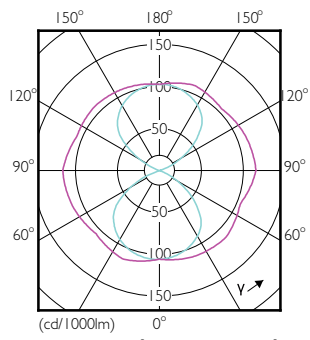

LED TrueForce Public (Drum – SON)

Order Code	Full Product Name	Cod culoare	Temperatură de culoare corelată (nom.)	Flux luminos (nom.)
81115300	TrueForce LED Road 55-35W E27 730	730	3000 K	5500 lm
81117700	TrueForce LED Road 60-35W E27 740	740	4000 K	6000 lm
63251900	TrueForce LED Road 40-25W E27 730	730	3000 K	4000 lm
63253300	TrueForce LED Road 42-25W E27 740	740	4000 K	4200 lm

Order Code	Full Product Name	Cod culoare	Temperatură de culoare corelată (nom.)	Flux luminos (nom.)
63904400	TrueForce LED Road 84-55W E40 730	730	3000 K	8400 lm
63906800	TrueForce LED Road 90-55W E40 740	740	4000 K	9000 lm
63908200	TrueForce LED Road 112-68W E40 730	730	3000 K	11200 lm
63910500	TrueForce LED Road 120-68W E40 740	740	4000 K	12000 lm

Temperature

Order Code	Full Product Name	Maximum T-case (nom.)
81115300	TrueForce LED Road 55-35W E27 730	95 °C
81117700	TrueForce LED Road 60-35W E27 740	95 °C
63251900	TrueForce LED Road 40-25W E27 730	95 °C
63253300	TrueForce LED Road 42-25W E27 740	95 °C
63904400	TrueForce LED Road 84-55W E40 730	97 °C
63906800	TrueForce LED Road 90-55W E40 740	97 °C
63908200	TrueForce LED Road 112-68W E40 730	103 °C
63910500	TrueForce LED Road 120-68W E40 740	103 °C