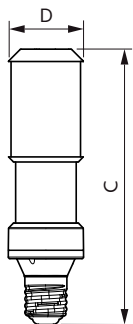

LED TrueForce Public (Drum – SON)

Cerere

- Zone urbane – străzi, parcuri, pie e
- Zonă/drum public(ă) – străzi, perimetre

Versions

Cote

Product	D	C
TrueForce LED Road 90-55W E40 740	71 mm	262 mm
TrueForce LED Road 112-68W E40 730	71 mm	262 mm
TrueForce LED Road 120-68W E40 740	71 mm	262 mm
TrueForce LED Road 84-55W E40 730	71 mm	262 mm