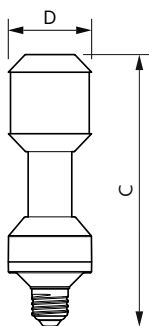

LED TrueForce Public (Drum – SON)

Cerere

- Zone urbane – străzi, parcuri, pie e
- Zonă/drum public(ă) – străzi, perimetre

Versions

Cote

Product	D	C
TrueForce LED Road 90-55W E40 740	71 mm	262 mm
TrueForce LED Road 112-68W E40 730	71 mm	262 mm
TrueForce LED Road 120-68W E40 740	71 mm	262 mm
TrueForce LED Road 84-55W E40 730	71 mm	262 mm