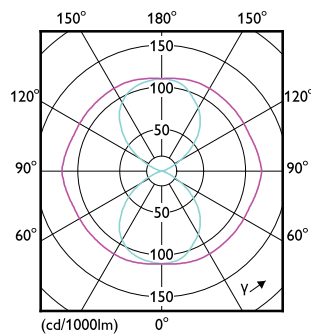

LED TrueForce Public (Drum – SON)

Order Code	Full Product Name	Cod culoare	Temperatură de culoare corelată (nom.)	Flux luminos (nom.)
81115300	TrueForce LED Road 55-35W E27 730	730	3000 K	5500 lm
81117700	TrueForce LED Road 60-35W E27 740	740	4000 K	6000 lm
63251900	TrueForce LED Road 40-25W E27 730	730	3000 K	4000 lm
63253300	TrueForce LED Road 42-25W E27 740	740	4000 K	4200 lm

Order Code	Full Product Name	Cod culoare	Temperatură de culoare corelată (nom.)	Flux luminos (nom.)
63904400	TrueForce LED Road 84-55W E40 730	730	3000 K	8400 lm
63906800	TrueForce LED Road 90-55W E40 740	740	4000 K	9000 lm
63908200	TrueForce LED Road 112-68W E40 730	730	3000 K	11200 lm
63910500	TrueForce LED Road 120-68W E40 740	740	4000 K	12000 lm

Temperature

Order Code	Full Product Name	Maximum T-case (nom.)
81115300	TrueForce LED Road 55-35W E27 730	95 °C
81117700	TrueForce LED Road 60-35W E27 740	95 °C
63251900	TrueForce LED Road 40-25W E27 730	95 °C
63253300	TrueForce LED Road 42-25W E27 740	95 °C
63904400	TrueForce LED Road 84-55W E40 730	97 °C
63906800	TrueForce LED Road 90-55W E40 740	97 °C
63908200	TrueForce LED Road 112-68W E40 730	103 °C
63910500	TrueForce LED Road 120-68W E40 740	103 °C