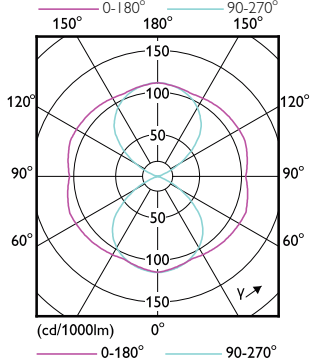

LED TrueForce Public (Drum – SON)

Order Code	Full Product Name	Cod culoare	Temperatură de culoare corelată (nom.)	Flux luminos (nom.)
81115300	TrueForce LED Road 55-35W E27 730	730	3000 K	5500 lm
81117700	TrueForce LED Road 60-35W E27 740	740	4000 K	6000 lm
63251900	TrueForce LED Road 40-25W E27 730	730	3000 K	4000 lm
63253300	TrueForce LED Road 42-25W E27 740	740	4000 K	4200 lm

Order Code	Full Product Name	Cod culoare	Temperatură de culoare corelată (nom.)	Flux luminos (nom.)
63904400	TrueForce LED Road 84-55W E40 730	730	3000 K	8400 lm
63906800	TrueForce LED Road 90-55W E40 740	740	4000 K	9000 lm
63908200	TrueForce LED Road 112-68W E40 730	730	3000 K	11200 lm
63910500	TrueForce LED Road 120-68W E40 740	740	4000 K	12000 lm

Temperature

Order Code	Full Product Name	Maximum T-case (nom.)
81115300	TrueForce LED Road 55-35W E27 730	95 °C
81117700	TrueForce LED Road 60-35W E27 740	95 °C
63251900	TrueForce LED Road 40-25W E27 730	95 °C
63253300	TrueForce LED Road 42-25W E27 740	95 °C
63904400	TrueForce LED Road 84-55W E40 730	97 °C
63906800	TrueForce LED Road 90-55W E40 740	97 °C
63908200	TrueForce LED Road 112-68W E40 730	103 °C
63910500	TrueForce LED Road 120-68W E40 740	103 °C