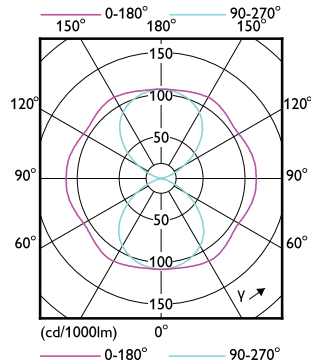

LED TrueForce Public (Drum – SON)

Order Code	Full Product Name	Cod culoare	Temperatură de culoare corelată (nom.)	Flux luminos (nom.)
81115300	TrueForce LED Road 55-35W E27 730	730	3000 K	5500 lm
81117700	TrueForce LED Road 60-35W E27 740	740	4000 K	6000 lm
63251900	TrueForce LED Road 40-25W E27 730	730	3000 K	4000 lm
63253300	TrueForce LED Road 42-25W E27 740	740	4000 K	4200 lm

Order Code	Full Product Name	Cod culoare	Temperatură de culoare corelată (nom.)	Flux luminos (nom.)
63904400	TrueForce LED Road 84-55W E40 730	730	3000 K	8400 lm
63906800	TrueForce LED Road 90-55W E40 740	740	4000 K	9000 lm
63908200	TrueForce LED Road 112-68W E40 730	730	3000 K	11200 lm
63910500	TrueForce LED Road 120-68W E40 740	740	4000 K	12000 lm

Temperature

Order Code	Full Product Name	Maximum T-case (nom.)
81115300	TrueForce LED Road 55-35W E27 730	95 °C
81117700	TrueForce LED Road 60-35W E27 740	95 °C
63251900	TrueForce LED Road 40-25W E27 730	95 °C
63253300	TrueForce LED Road 42-25W E27 740	95 °C
63904400	TrueForce LED Road 84-55W E40 730	97 °C
63906800	TrueForce LED Road 90-55W E40 740	97 °C
63908200	TrueForce LED Road 112-68W E40 730	103 °C
63910500	TrueForce LED Road 120-68W E40 740	103 °C