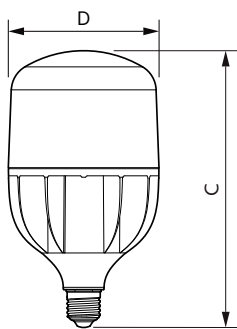

## Maatschets

Product	D	C
TForce Core HB MV ND 48-42W E27 830	123 mm	225 mm
TForce Core HB MV ND 37-35W E27 830	105 mm	190 mm
TForce Core HB MV ND 50-42W E27 840	123 mm	225 mm
TForce Core HB MV ND 40-35W E27 840	105 mm	190 mm
TForce Core HB MV ND 26-24W E27 830	105 mm	190 mm
TForce Core HB MV ND 28-24W E27 840	105 mm	190 mm