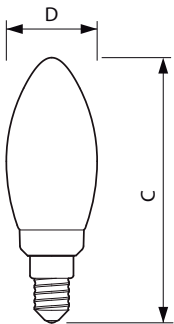

Application

- Perfect for decorative installations
- Domestic applications
- Hospitality: restaurants and hotels

Classic filament LED candles and lusters

Versions

E14 B35 CL

Dimensional drawing

Product	D	C
Classic LEDCandle D 5-40W B35 E14 827 CL	35 mm	103 mm