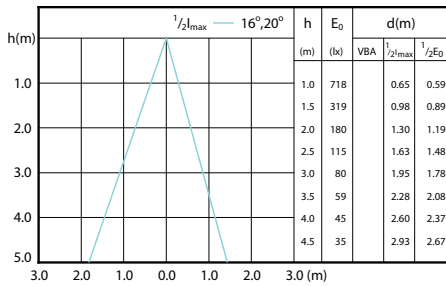

Beam Diagrams

SceneSwitch LED Lamps 50W GU10 827 36D
SSW