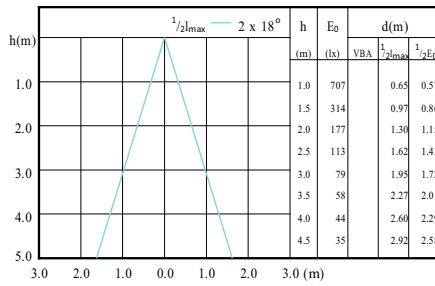

LEDspot SSW 50W GU10 PAR16 827-840 36D
ND