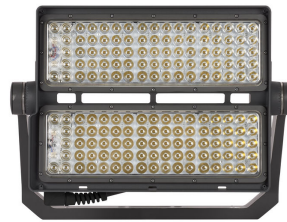

Side View of BVP527 floodlight
(BV : With External Driver Box,
Grey painted housing)

Rear View of BVP527 floodlight
(BV : With External Driver Box,
Grey painted housing)

Access Bolt to AIM the BVP527
floodlight easily (Grey painted
housing)

Side View of BVP527 floodlight
(HGB : With attached Driver Box,
Grey painted housing, Al Colour
Driver housing)

Produkt detaljer

Rear View of BVP527 floodlight
(HGB : With attached Driver Box,
Grey painted housing, Al Colour
Driver housing)

Side View of BVP517 floodlight
(BV : With External Driver Box,
Grey painted housing)

Rear View of BVP517 floodlight
(BV : With External Driver Box,
Grey painted housing)

Front View of BVP517 floodlight
(Grey painted housing)