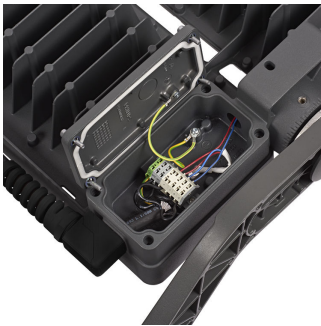

Electrical Connection box of
BVP517 floodlight with cable gland
and push-in terminals enabling
electrical connection to driver box
(Grey painted housing)