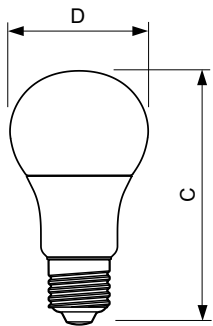

### Dimensional drawing

Product	D	C
18A21/LED/827 3WAY ND 120V	71.1 mm	134.6 mm