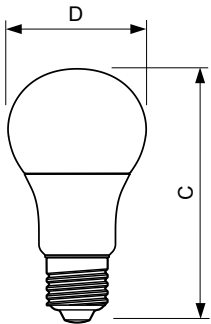

Provides soft, warm light and 3 wattage settings

Led 3-Way

Philips LED A-shape light bulb provides omni-directional light perfect for general room lighting. This lamp creates a comfortable atmosphere by providing 3 wattage levels of soft, white light that will not fade fabrics or furnishings.

Application

- Hotels/Motels
- Residential & Assisted Living

Led 3-Way

Versions

E26 A21 Frosted

Dimensional drawing

Product	D	C
18A21/LED/827 3WAY ND 120V	71.1 mm	134.6 mm