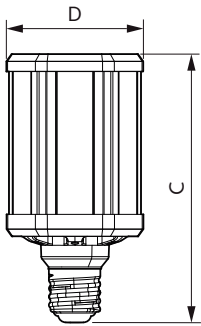

LED Urban TrueForce Lamps

Application

- Public road – streets, paths
- Public urban – parks, squares
- Public area – parking, transportation hubs

Versions

Dimensional drawing

Product	D	C
55ED28/LED/740/ND 120-277V G2 4/1	105 mm	204 mm
55ED28/LED/730/ND 120-277V G2 4/1	105 mm	204 mm