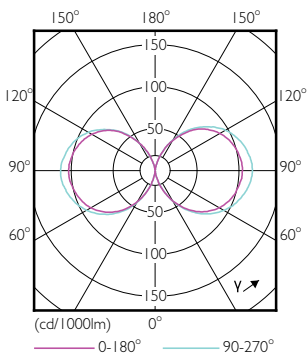

LED Urban TrueForce Lamps

Controls and Dimming

Dimmable No

Operating and Electrical

Input Frequency 50 to 60 Hz

Voltage (Nom) 120-277 V

Wattage Equivalent 150 W

Power (Rated) (Nom) 55 W

Starting Time (Nom) 0.5 s

General Information

Cap-Base E39

Nominal Lifetime (Nom) 50000 h

Rated Lifetime (Hours) 50000 h

Switching Cycle 50000X

Light Technical

Beam Angle (Nom) 360 °

Colour Rendering Index (Nom) 70

Llmf At End Of Nominal Lifetime (Nom) 70 %

Luminous Flux (Nom) 8000 lm

Luminous Flux (Rated) (Nom) 8000 lm

Mechanical and Housing

Bulb Finish Clear

Bulb Shape Others

Temperature

T-Case Maximum (Nom) 80 °C

Light Technical

Order Code	Full Product Name	Colour Code	Correlated Colour Temperature (Nom)
		730	3000 K
		740	4000 K