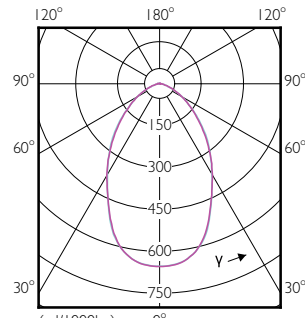

LED Highbay

Order Code	Full Product Name	T-Case Maximum (Nom)
929001999304	45HB/LED/840/ND FB 6/1	90 °C
929001990304	65HB/LED/850/ND FB 4/1	98 °C
929001990504	75HB/LED/850/ND FB 4/1	98 °C
929001993004	65HB/LED/840/ND FB 4/1	98 °C
929001993104	75HB/LED/840/ND FB 4/1	98 °C