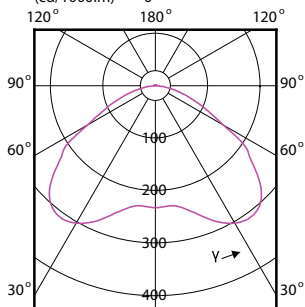

LED Highbay

Order Code	Full Product Name	T-Case Maximum (Nom)
929001999304	45HB/LED/840/ND FB 6/1	90 °C
929001990304	65HB/LED/850/ND FB 4/1	98 °C
929001990504	75HB/LED/850/ND FB 4/1	98 °C
929001993004	65HB/LED/840/ND FB 4/1	98 °C
929001993104	75HB/LED/840/ND FB 4/1	98 °C