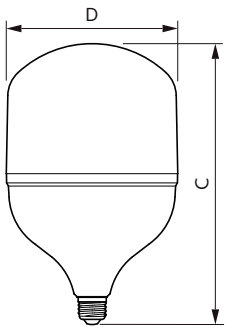

Exclusionary Mogul Screw T-shape Frosted

Dimensional drawing

Product	D	C
75HB/LED/840/ND FB 4/1	141 mm	267 mm
65HB/LED/840/ND FB 4/1	141 mm	267 mm
75HB/LED/850/ND FB 4/1	141 mm	267 mm
65HB/LED/850/ND FB 4/1	141 mm	267 mm

LED Highbay

Dimensional drawing

Product	D	C
150HB/LED/750/ND WB DL BB 2/1	211 mm	252 mm
150HB/LED/740/ND NB DL BB 2/1	211 mm	252 mm
150HB/LED/740/ND WB DL BB 2/1	211 mm	252 mm
150HB/LED/750/ND NB DL BB 2/1	211 mm	252 mm
125HB/LED/740/ND NB DL BB 2/1	211 mm	252 mm
100HB/LED/750/ND NB DL BB 2/1	211 mm	252 mm
125HB/LED/750/ND WB DL BB 2/1	211 mm	252 mm
100HB/LED/750/ND WB DL BB 2/1	211 mm	252 mm
100HB/LED/740/ND NB DL BB 2/1	211 mm	252 mm
125HB/LED/750/ND NB DL BB 2/1	211 mm	252 mm
125HB/LED/740/ND WB DL BB 2/1	211 mm	252 mm
100HB/LED/740/ND WB DL BB 2/1	211 mm	252 mm
165HB/LED/840/ND NB UDL 2/1	209.7 mm	245.7 mm
165HB/LED/840/ND WB UDL 2/1	209.7 mm	245.7 mm
165HB/LED/740/ND NB DL 2/1	209.7 mm	245.7 mm
165HB/LED/740/ND WB DL 2/1	209.7 mm	245.7 mm

Product	D	C
45HB/LED/840/ND FB 6/1	160 mm	264 mm
45HB/LED/850/ND FB 6/1	160 mm	264 mm
45HB/LED/830/ND FB 6/1	160 mm	264 mm

Product	D	C
38HB/LED/840/ND FB 6/1	138 mm	238 mm
38HB/LED/850/ND FB 6/1	138 mm	238 mm
38HB/LED/830/ND FB 6/1	138 mm	238 mm