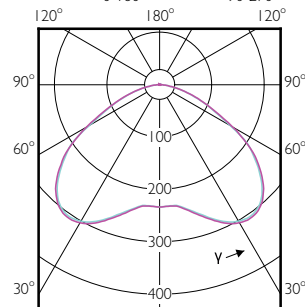

LED Highbay

Order Code	Full Product Name	T-Case Maximum (Nom)
929001999304	45HB/LED/840/ND FB 6/1	90 °C
929001990304	65HB/LED/850/ND FB 4/1	98 °C
929001990504	75HB/LED/850/ND FB 4/1	98 °C
929001993004	65HB/LED/840/ND FB 4/1	98 °C
929001993104	75HB/LED/840/ND FB 4/1	98 °C