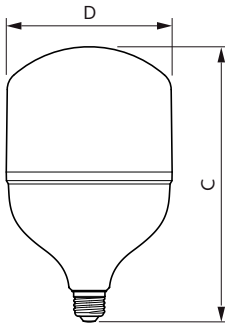

Exclusionary Mogul Screw T-shape Frosted

Dimensional drawing

Product	D	C
75HB/LED/840/ND FB 4/1	141 mm	267 mm
65HB/LED/840/ND FB 4/1	141 mm	267 mm
75HB/LED/850/ND FB 4/1	141 mm	267 mm
65HB/LED/850/ND FB 4/1	141 mm	267 mm

LED Highbay

Dimensional drawing

Product	D	C
150HB/LED/750/ND WB DL BB 2/1	211 mm	252 mm
150HB/LED/740/ND NB DL BB 2/1	211 mm	252 mm
150HB/LED/740/ND WB DL BB 2/1	211 mm	252 mm
150HB/LED/750/ND NB DL BB 2/1	211 mm	252 mm
125HB/LED/740/ND NB DL BB 2/1	211 mm	252 mm
100HB/LED/750/ND NB DL BB 2/1	211 mm	252 mm
125HB/LED/750/ND WB DL BB 2/1	211 mm	252 mm
100HB/LED/750/ND WB DL BB 2/1	211 mm	252 mm
100HB/LED/740/ND NB DL BB 2/1	211 mm	252 mm
125HB/LED/750/ND NB DL BB 2/1	211 mm	252 mm
125HB/LED/740/ND WB DL BB 2/1	211 mm	252 mm
100HB/LED/740/ND WB DL BB 2/1	211 mm	252 mm
165HB/LED/840/ND NB UDL 2/1	209.7 mm	245.7 mm
165HB/LED/840/ND WB UDL 2/1	209.7 mm	245.7 mm
165HB/LED/740/ND NB DL 2/1	209.7 mm	245.7 mm
165HB/LED/740/ND WB DL 2/1	209.7 mm	245.7 mm

Product	D	C
45HB/LED/840/ND FB 6/1	160 mm	264 mm
45HB/LED/850/ND FB 6/1	160 mm	264 mm
45HB/LED/830/ND FB 6/1	160 mm	264 mm

Product	D	C
38HB/LED/840/ND FB 6/1	138 mm	238 mm
38HB/LED/850/ND FB 6/1	138 mm	238 mm
38HB/LED/830/ND FB 6/1	138 mm	238 mm