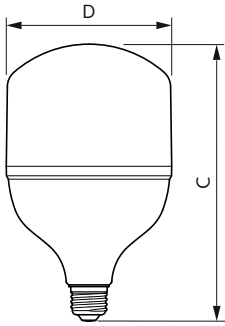

LED Highbay

Dimensional drawing

Product	D	C
25HB/LED/850/ND FB 6/1	118 mm	209 mm
25HB/LED/840/ND FB 6/1	118 mm	209 mm
25HB/LED/830/ND FB 6/1	118 mm	209 mm

Controls and Dimming	
Dimmable	No
Operating and Electrical	
Input Frequency	50 to 60 Hz
Starting Time (Nom)	0.5 s
General Information	
Switching Cycle	50000X
Light Technical	
LLmf At End Of Nominal Lifetime (Nom)	70 %

Operating and Electrical

Order Code	Full Product Name	Voltage (Nom)	Wattage Equivalent	Power (Rated) (Nom)
929001264804	165HB/LED/740/ND NB DL 2/1	/ V	400 W	165 W
929001265004	165HB/LED/740/ND WB DL 2/1	/ V	400 W	165 W
929001265304	165HB/LED/840/ND NB UDL 2/1	/ V	400 W	165 W
929001265504	165HB/LED/840/ND WB UDL 2/1	/ V	400 W	165 W
929001851304	100HB/LED/740/ND NB DL BB 2/1	120-277 V	250 W	100 W
929001851404	100HB/LED/740/ND WB DL BB 2/1	120-277 V	250 W	100 W
929001851704	100HB/LED/750/ND NB DL BB 2/1	120-277 V	250 W	100 W
929001851804	100HB/LED/750/ND WB DL BB 2/1	120-277 V	250 W	100 W
929001852104	125HB/LED/740/ND NB DL BB 2/1	120-277 V	320 W	125 W

Order Code	Full Product Name	Voltage (Nom)	Wattage Equivalent	Power (Rated) (Nom)
929001852204	125HB/LED/740/ND WB DL BB 2/1	120-277 V	320 W	125 W
929001852504	125HB/LED/750/ND NB DL BB 2/1	120-277 V	320 W	125 W
929001852604	125HB/LED/750/ND WB DL BB 2/1	120-277 V	320 W	125 W
929001852904	150HB/LED/740/ND NB DL BB 2/1	120-277 V	400 W	150 W
929001853004	150HB/LED/740/ND WB DL BB 2/1	120-277 V	400 W	150 W
929001853304	150HB/LED/750/ND NB DL BB 2/1	120-277 V	400 W	150 W
929001853404	150HB/LED/750/ND WB DL BB 2/1	120-277 V	400 W	150 W
929001989604	25HB/LED/830/ND FB 6/1	120 V	70 W	25 W
929001990004	25HB/LED/850/ND FB 6/1	120 V	70 W	25 W