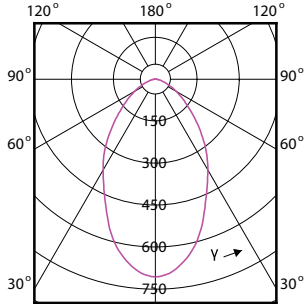

LED Highbay

Order Code	Full Product Name	T-Case Maximum (Nom)
929001999304	45HB/LED/840/ND FB 6/1	90 °C
929001990304	65HB/LED/850/ND FB 4/1	98 °C
929001990504	75HB/LED/850/ND FB 4/1	98 °C
929001993004	65HB/LED/840/ND FB 4/1	98 °C
929001993104	75HB/LED/840/ND FB 4/1	98 °C