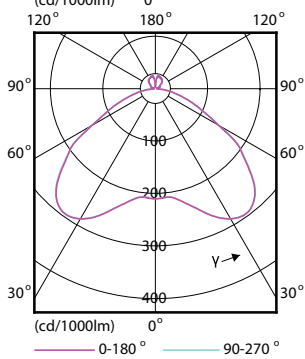

LED Highbay

Order Code	Full Product Name	T-Case Maximum (Nom)
929001999304	45HB/LED/840/ND FB 6/1	90 °C
929001990304	65HB/LED/850/ND FB 4/1	98 °C
929001990504	75HB/LED/850/ND FB 4/1	98 °C
929001993004	65HB/LED/840/ND FB 4/1	98 °C
929001993104	75HB/LED/840/ND FB 4/1	98 °C