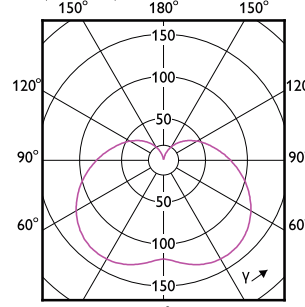

LED Highbay

Order Code	Full Product Name	T-Case Maximum (Nom)
929001999304	45HB/LED/840/ND FB 6/1	90 °C
929001990304	65HB/LED/850/ND FB 4/1	98 °C
929001990504	75HB/LED/850/ND FB 4/1	98 °C
929001993004	65HB/LED/840/ND FB 4/1	98 °C
929001993104	75HB/LED/840/ND FB 4/1	98 °C