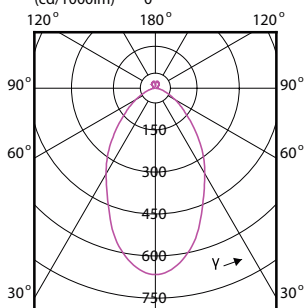

LED Highbay

Order Code	Full Product Name	T-Case Maximum (Nom)
929001999304	45HB/LED/840/ND FB 6/1	90 °C
929001990304	65HB/LED/850/ND FB 4/1	98 °C
929001990504	75HB/LED/850/ND FB 4/1	98 °C
929001993004	65HB/LED/840/ND FB 4/1	98 °C
929001993104	75HB/LED/840/ND FB 4/1	98 °C