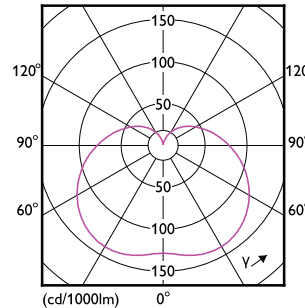

LED Highbay

Order Code	Full Product Name	T-Case Maximum (Nom)
929001999304	45HB/LED/840/ND FB 6/1	90 °C
929001990304	65HB/LED/850/ND FB 4/1	98 °C
929001990504	75HB/LED/850/ND FB 4/1	98 °C
929001993004	65HB/LED/840/ND FB 4/1	98 °C
929001993104	75HB/LED/840/ND FB 4/1	98 °C