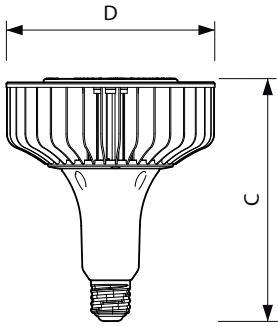

Exclusionary Mogul Screw T-shape Frosted

Dimensional drawing

Product	D	C
75HB/LED/840/ND FB 4/1	141 mm	267 mm
65HB/LED/840/ND FB 4/1	141 mm	267 mm
75HB/LED/850/ND FB 4/1	141 mm	267 mm
65HB/LED/850/ND FB 4/1	141 mm	267 mm

LED Highbay

Dimensional drawing

Product	D	C
150HB/LED/750/ND WB DL BB 2/1	211 mm	252 mm
150HB/LED/740/ND NB DL BB 2/1	211 mm	252 mm
150HB/LED/740/ND WB DL BB 2/1	211 mm	252 mm
150HB/LED/750/ND NB DL BB 2/1	211 mm	252 mm
125HB/LED/740/ND NB DL BB 2/1	211 mm	252 mm
100HB/LED/750/ND NB DL BB 2/1	211 mm	252 mm
125HB/LED/750/ND WB DL BB 2/1	211 mm	252 mm
100HB/LED/750/ND WB DL BB 2/1	211 mm	252 mm
100HB/LED/740/ND NB DL BB 2/1	211 mm	252 mm
125HB/LED/750/ND NB DL BB 2/1	211 mm	252 mm
125HB/LED/740/ND WB DL BB 2/1	211 mm	252 mm
100HB/LED/740/ND WB DL BB 2/1	211 mm	252 mm
165HB/LED/840/ND NB UDL 2/1	209.7 mm	245.7 mm
165HB/LED/840/ND WB UDL 2/1	209.7 mm	245.7 mm
165HB/LED/740/ND NB DL 2/1	209.7 mm	245.7 mm
165HB/LED/740/ND WB DL 2/1	209.7 mm	245.7 mm

Product	D	C
45HB/LED/840/ND FB 6/1	160 mm	264 mm
45HB/LED/850/ND FB 6/1	160 mm	264 mm
45HB/LED/830/ND FB 6/1	160 mm	264 mm

Product	D	C
38HB/LED/840/ND FB 6/1	138 mm	238 mm
38HB/LED/850/ND FB 6/1	138 mm	238 mm
38HB/LED/830/ND FB 6/1	138 mm	238 mm