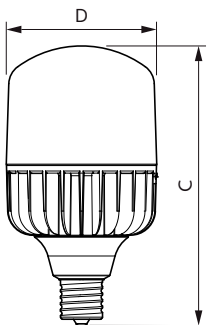

Application

- Warehouses, Industrial & Retail
- Gymnasiums

LED Highbay

Versions

EX39 Others

Single Contact Medium Screw T-shape Frosted

Single Contact Medium Screw T-shape Frosted

Single Contact Medium Screw T-shape Frosted

Exclusionary Mogul Screw T-shape Frosted

Dimensional drawing

Product	D	C
75HB/LED/840/ND FB 4/1	141 mm	267 mm
65HB/LED/840/ND FB 4/1	141 mm	267 mm
75HB/LED/850/ND FB 4/1	141 mm	267 mm
65HB/LED/850/ND FB 4/1	141 mm	267 mm

LED Highbay

Dimensional drawing

Product	D	C
150HB/LED/750/ND WB DL BB 2/1	211 mm	252 mm
150HB/LED/740/ND NB DL BB 2/1	211 mm	252 mm
150HB/LED/740/ND WB DL BB 2/1	211 mm	252 mm
150HB/LED/750/ND NB DL BB 2/1	211 mm	252 mm
125HB/LED/740/ND NB DL BB 2/1	211 mm	252 mm
100HB/LED/750/ND NB DL BB 2/1	211 mm	252 mm
125HB/LED/750/ND WB DL BB 2/1	211 mm	252 mm
100HB/LED/750/ND WB DL BB 2/1	211 mm	252 mm
100HB/LED/740/ND NB DL BB 2/1	211 mm	252 mm
125HB/LED/750/ND NB DL BB 2/1	211 mm	252 mm
125HB/LED/740/ND WB DL BB 2/1	211 mm	252 mm
100HB/LED/740/ND WB DL BB 2/1	211 mm	252 mm
165HB/LED/840/ND NB UDL 2/1	209.7 mm	245.7 mm
165HB/LED/840/ND WB UDL 2/1	209.7 mm	245.7 mm
165HB/LED/740/ND NB DL 2/1	209.7 mm	245.7 mm
165HB/LED/740/ND WB DL 2/1	209.7 mm	245.7 mm