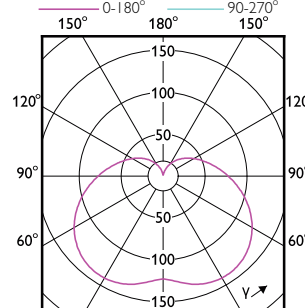

LED Highbay

Order Code	Full Product Name	T-Case Maximum (Nom)
929001999304	45HB/LED/840/ND FB 6/1	90 °C
929001990304	65HB/LED/850/ND FB 4/1	98 °C
929001990504	75HB/LED/850/ND FB 4/1	98 °C
929001993004	65HB/LED/840/ND FB 4/1	98 °C
929001993104	75HB/LED/840/ND FB 4/1	98 °C