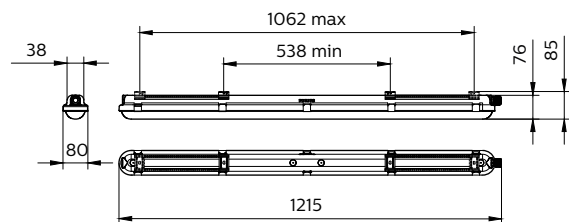

Dimensional drawing

Type	Dimension (mm)						Nr. Of Clips
	A	B	C	D	E max	F	
L600	76	665			308	512	6
L1200	76	1215	80	38	538	1062	10
L1500		1515			838	1362	12

GreenPerform Waterproof G3

Dimensional drawing