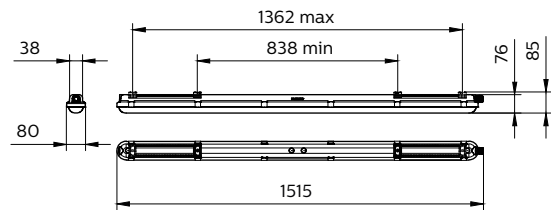

Dimensional drawing

Type	Dimension (mm)						Nr. Of Clips
	A	B	C	D	E max	F	
L600	76	665			308	512	6
L1200	76	1215	80	38	538	1062	10
L1500		1515			838	1362	12

GreenPerform Waterproof G3

Dimensional drawing