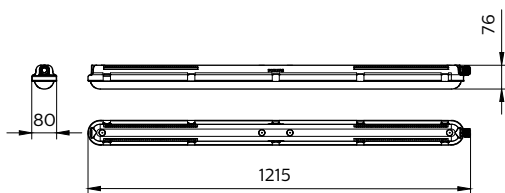

Correlated color temperature - CCT	4000K
Color Rendering index - CRI	6500K
Color Rendering index - CRI	80
Optical cover/lens material	PC
Optical cover/lens finish	Opal
Mechanical impact protection	Clear
Ingress protection	IK08
Driver replaceable	IP65
Overall height	Yes
Overall length	76mm
	665mm
	1215mm
Overall width	1515mm
	80mm
Installation	Suspension
	Surface

Dimensional drawing

Type	Dimension (mm)						Nr. Of Clips
	A	B	C	D	E max	F	
L600	76	665			308	512	6
L1200	76	1215	80	38	538	1062	10
L1500		1515			838	1362	12

GreenPerform Waterproof G3

Dimensional drawing