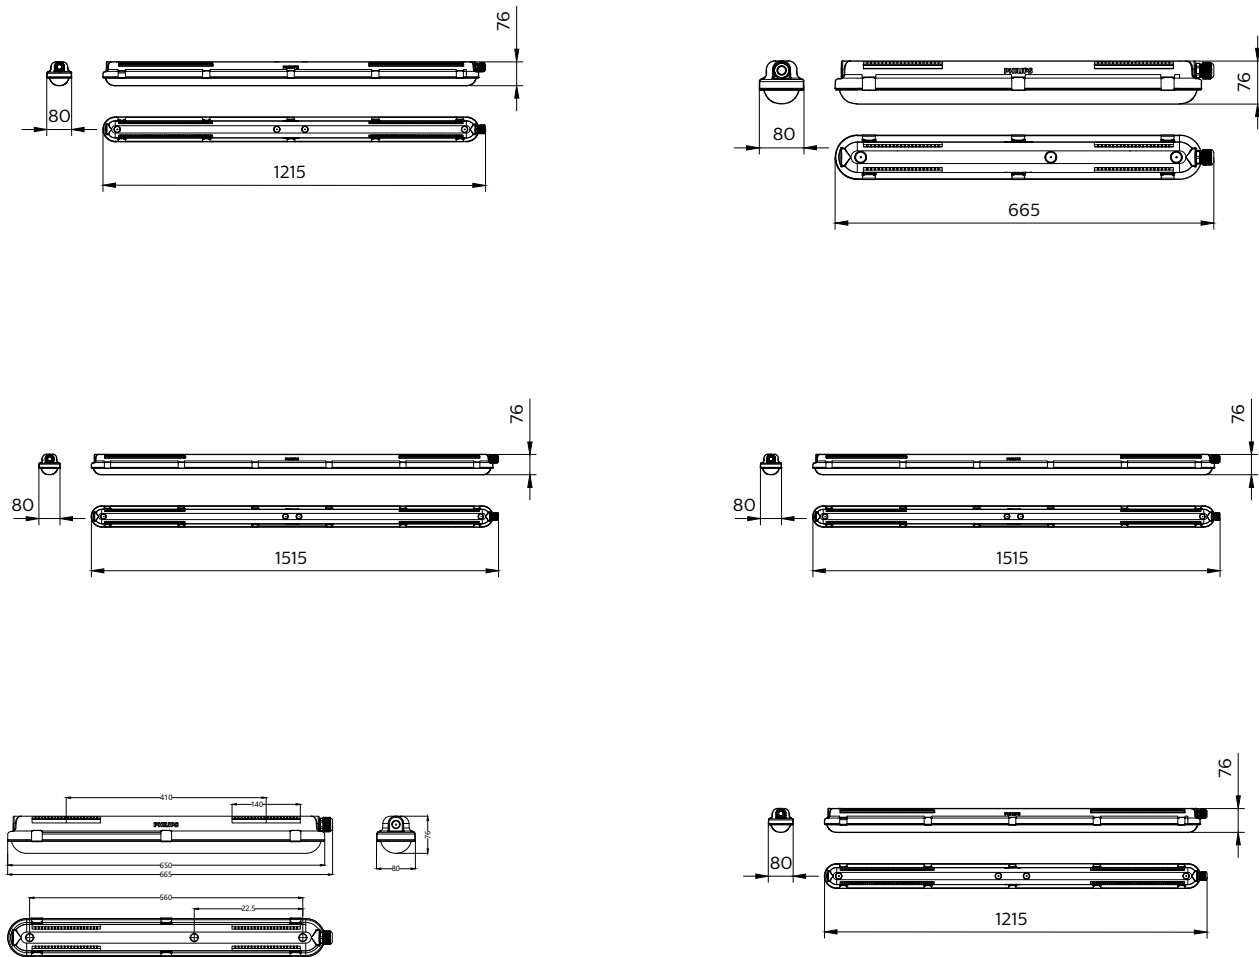

Dimensional drawing

Type	Dimension (mm)						Nr. Of Clips
	A	B	C	D	E max	F	
L600	76	665			308	512	6
L1200	76	1215	80	38	538	1062	10
L1500		1515			838	1362	12

GreenPerform Waterproof G3

Dimensional drawing