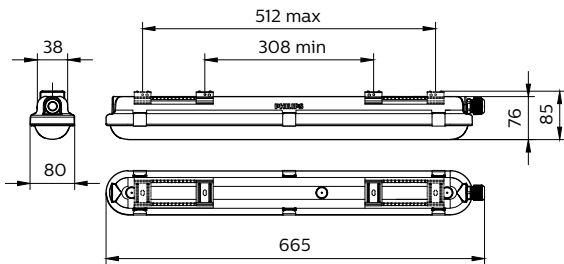

Dimensional drawing

Type	Dimension (mm)						Nr. Of Clips
	A	B	C	D	E max	F	
L600	76	665			308	512	6
L1200	76	1215	80	38	538	1062	10
L1500		1515			838	1362	12

GreenPerform Waterproof G3

Dimensional drawing