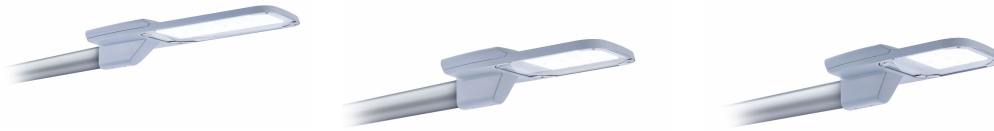

Make roads safer and sustainable

GreenVision Xceed Gen2

Sustainability, citizen well-being and connectivity are key players in the game of differentiation among cities all over the world. And a way of achieving these goals is lighting. Lighting up streets and roads enhance the comfort, security and overall safety of our rapidly growing urban environments. Our GreenVision Xceed Gen2 makes an affordable LED road lighting solution that ensures sufficient light on your roads and streets. The GreenVision Xceed Gen2 family from Signify provides your city with a flexible lighting system which can be deployed anywhere in urban spaces, roadways and rural areas – our luminaires provide optimal light for all application areas. Additionally, the GreenVision Xceed Gen2 is ready to be connected to, and work with, smart city ecosystems. Our new GreenVision Xceed Gen2 range is enhanced to give city lighting departments even more control – to choose the right light.

Benefits

- Robust and reliable with a long service lifetime
- Elegant finless design

Features

- System efficacy 140 lm/W \pm 10%
- Long service lifetime 100Khrs L70 @Ta 35°C

Application

- Pedestrian category roads (P1-P6)
- Vehicle category roads (M1-M6)
- Traffic routes and main access road
- Urban and residential areas

GreenVision Xceed Gen2

Versions

Application Conditions	
Maximum dim level	10%
Approval and Application	
Mech. impact protection code	IK08
Controls and Dimming	
Dimmable	Yes
General Information	
CE mark	CE mark
Optical cover/lens type	PC-MLO
Driver included	Yes
Light source replaceable	No
Initial Performance (IEC Compliant)	
Init. Colour Rendering Index	>70
Mechanical and Housing	
Colour	Grey