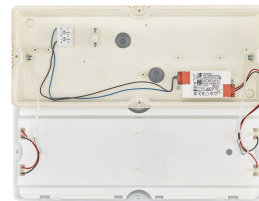

Versions

Ledinaire Square Wall-mounted
WL055V PSU WH

Чертеж размеров

Настенный квадратный светильник Ledinaire

Сведения о продукте

Ledinaire Square Wall-mounted standard version (PSU)

Ledinaire Square Wall-mounted standard version (PSU)

Ledinaire Square Wall-mounted with Movement Detection Unit (MDU)

Ledinaire Square Wall-mounted with Movement Detection Unit (MDU)

Ledinaire Square Wall-mounted standard version (PSU)

Ledinaire Square Wall-mounted with Movement Detection Unit (MDU)