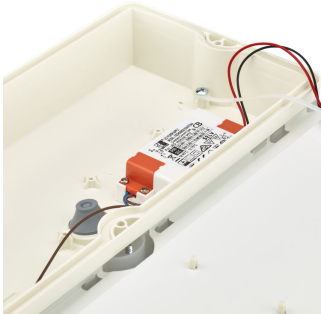

Versions

Ledinaire Square Wall-mounted
WL055V PSU WH

Чертеж размеров

Настенный квадратный светильник Ledinaire

Сведения о продукте

Ledinaire Square Wall-mounted standard version (PSU)

Ledinaire Square Wall-mounted standard version (PSU)

Ledinaire Square Wall-mounted with Movement Detection Unit (MDU)

Ledinaire Square Wall-mounted with Movement Detection Unit (MDU)

Ledinaire Square Wall-mounted standard version (PSU)

Ledinaire Square Wall-mounted with Movement Detection Unit (MDU)