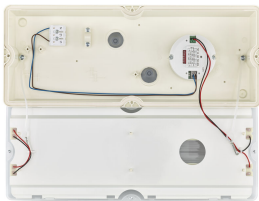

Versions

Ledinaire Square Wall-mounted
WL055V PSU WH

Чертеж размеров

Настенный квадратный светильник Ledinaire

Сведения о продукте

Ledinaire Square Wall-mounted standard version (PSU)

Ledinaire Square Wall-mounted standard version (PSU)

Ledinaire Square Wall-mounted with Movement Detection Unit (MDU)

Ledinaire Square Wall-mounted with Movement Detection Unit (MDU)

Ledinaire Square Wall-mounted standard version (PSU)

Ledinaire Square Wall-mounted with Movement Detection Unit (MDU)