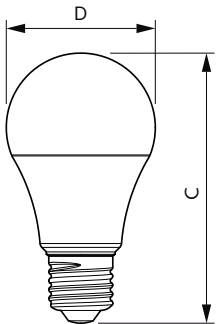

Application

- Domestic applications

Versions

E27 A60 FR

E27 A60 FR

Dimensional drawing

Product	D	C
EcoHome LEDBulb 7W E27 6500KHV 1CT/48AR	60 mm	108 mm
EcoHome LEDBulb 10W E27 6500KHV 1CT/48AR	60 mm	108 mm
EcoHome LEDBulb 7W E27 3000KHV 1CT/48AR	60 mm	108 mm
EcoHome LEDBulb 10W E27 3000KHV 1CT/48AR	60 mm	108 mm

Product	D	C
EcoHome LEDBulb 12W E27 3000KHV 1CT/48AR	60 mm	108 mm
EcoHome LEDBulb 12W E27 6500KHV 1CT/48AR	60 mm	108 mm

Controls and Dimming	
Dimmable	No
Operating and Electrical	
Input Frequency	50 to 60 Hz
Voltage (Nom)	220-240 V
Starting Time (Nom)	0.5 s
General Information	
Cap-Base	E27
Nominal Lifetime (Nom)	10000 h
Switching Cycle	50000X
Light Technical	
Beam Angle (Nom)	130 °
Color Rendering Index (Nom)	70
Llmf At End Of Nominal Lifetime (Nom)	70 %
Mechanical and Housing	
Bulb Finish	Frosted
Bulb Shape	A60