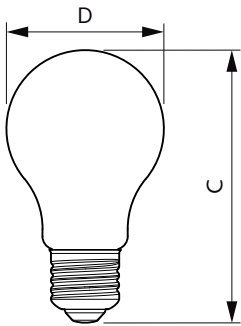

Application

- Domestic applications

Versions

E27 A60 FR

E27 A60 FR

Dimensional drawing

Product	D	C
EcoHome LEDBulb 7W E27 6500KHV 1CT/48AR	60 mm	108 mm
EcoHome LEDBulb 10W E27 6500KHV 1CT/48AR	60 mm	108 mm
EcoHome LEDBulb 7W E27 3000KHV 1CT/48AR	60 mm	108 mm
EcoHome LEDBulb 10W E27 3000KHV 1CT/48AR	60 mm	108 mm

Product	D	C
EcoHome LEDBulb 12W E27 3000KHV 1CT/48AR	60 mm	108 mm
EcoHome LEDBulb 12W E27 6500KHV 1CT/48AR	60 mm	108 mm

Controls and Dimming	
Dimmable	No
Operating and Electrical	
Input Frequency	50 to 60 Hz
Voltage (Nom)	220-240 V
Starting Time (Nom)	0.5 s
General Information	
Cap-Base	E27
Nominal Lifetime (Nom)	10000 h
Switching Cycle	50000X
Light Technical	
Beam Angle (Nom)	130 °
Color Rendering Index (Nom)	70
Llmf At End Of Nominal Lifetime (Nom)	70 %
Mechanical and Housing	
Bulb Finish	Frosted
Bulb Shape	A60