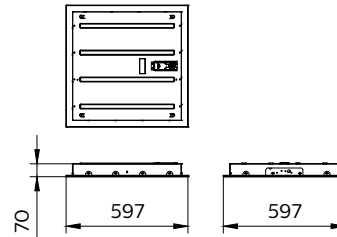

Versions

PowerBalance G4

Dimensional drawing

PowerBalance G4

General Information

CE mark	CE mark
Driver included	Yes
ENEC mark	-
Flammability mark	For mounting on normally flammable surfaces
Glow-wire test	Temperature 650 °C, duration 30 s
Number of gear units	1 unit