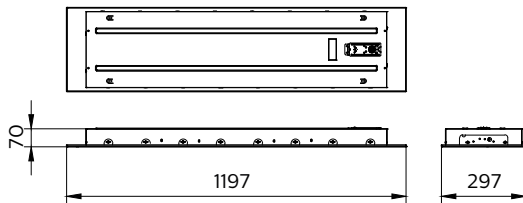

Versions

PowerBalance G4

Dimensional drawing

PowerBalance G4

General Information

CE mark	CE mark
Driver included	Yes
ENEC mark	-
Flammability mark	For mounting on normally flammable surfaces
Glow-wire test	Temperature 650 °C, duration 30 s
Number of gear units	1 unit