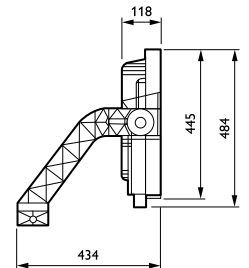

ArenaVision LED gen3.5

Maatschets