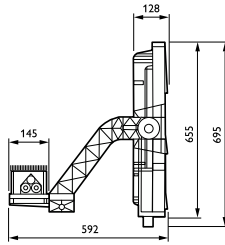

ArenaVision LED gen3.5

Maatschets