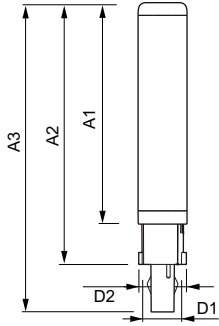

G24q-2

G24d-3

G24d-2

G24D-1

G24D-1

LEDtube G24D

Dimensional drawing

Product	D	A1	A2	A3
LED PLC 7.5W 865 2P G24d	37.2 mm	40 mm	92.5 mm	115 mm
LED PLC 9W 840 2P G24d	37.2 mm	40 mm	92.5 mm	115 mm
LED PLC 7.5W 840 2P G24d	37.2 mm	40 mm	92.5 mm	115 mm
LED PLC 7.5W 830 2P G24d	37.2 mm	40 mm	92.5 mm	115 mm
LED PLC 9W 865 2P G24d	37.2 mm	40 mm	92.5 mm	115 mm
LED PLC 9W 830 2P G24d	37.2 mm	40 mm	92.5 mm	115 mm

Dimensional drawing

Product	D1	D2	A1	A2	A3
LED PLC 6.5W 840 2P G24d-2	24.3 mm	28.4 mm	105.8 mm	125 mm	147.6 mm
LED PLC 6.5W 830 2P G24d-2	24.3 mm	28.4 mm	105.8 mm	125 mm	147.6 mm
LED PLC 6.5W 865 2P G24d-2	24.3 mm	28.4 mm	105.8 mm	125 mm	147.6 mm
CorePro LED PLC 6.5W 840 2P G24d-2	24.3 mm	28.4 mm	105.8 mm	125 mm	147.6 mm
CorePro LED PLC 6.5W 830 2P G24d-2	24.3 mm	28.4 mm	105.8 mm	125 mm	147.6 mm

Product	D1	D2	A1	A2	A3
LED PLC 8.5W 830 2P G24d-3	24.3 mm	28.4 mm	128.8 mm	148 mm	170.6 mm
LED PLC 8.5W 840 2P G24d-3	24.3 mm	28.4 mm	128.8 mm	148 mm	170.6 mm
LED PLC 8.5W 865 2P G24d-3	24.3 mm	28.4 mm	128.8 mm	148 mm	170.6 mm
CorePro LED PLC 4.5W 840 2P G24d-1	24.3 mm	28.4 mm	95.8 mm	115 mm	137.6 mm
CorePro LED PLC 4.5W 830 2P G24d-1	24.3 mm	28.4 mm	95.8 mm	115 mm	137.6 mm
CorePro LED PLC 8.5W 830 2P G24d-3	24.3 mm	28.4 mm	128.8 mm	148 mm	170.6 mm
CorePro LED PLC 8.5W 840 2P G24d-3	24.3 mm	28.4 mm	128.8 mm	148 mm	170.6 mm