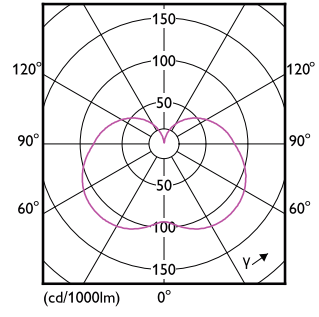

CorePro LED PLC

(cd/1000lm) 0°
 — 0-180° — 90-270°

(cd/1000lm) 0°
 — 0-180° — 90-270°

(cd/1000lm) 0°
 — 0-180° — 150° — 180° — 90-270° — 150°

(cd/1000lm) 0°
 — 0-180° — 150° — 180° — 90-270° — 150°