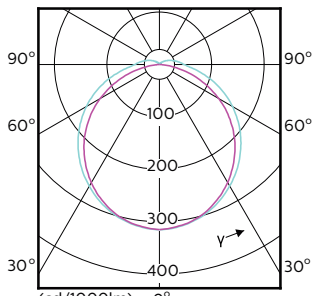

(cd/1000lm) 0°
— 0-180° — 90-270°