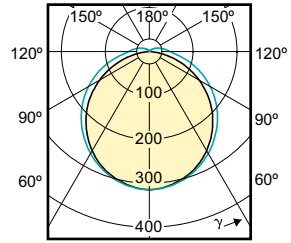

CorePro LED PLC