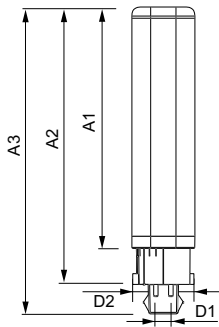

G24q-2

G24d-3

G24d-2

G24D-1

G24D-1

LEDtube G24D

Dimensional drawing

Product	D	A1	A2	A3
LED PLC 7.5W 865 2P G24d	37.2 mm	40 mm	92.5 mm	115 mm
LED PLC 9W 840 2P G24d	37.2 mm	40 mm	92.5 mm	115 mm
LED PLC 7.5W 840 2P G24d	37.2 mm	40 mm	92.5 mm	115 mm
LED PLC 7.5W 830 2P G24d	37.2 mm	40 mm	92.5 mm	115 mm
LED PLC 9W 865 2P G24d	37.2 mm	40 mm	92.5 mm	115 mm
LED PLC 9W 830 2P G24d	37.2 mm	40 mm	92.5 mm	115 mm

Dimensional drawing

Product	D1	D2	A1	A2	A3
LED PLC 6.5W 840 2P G24d-2	24.3 mm	28.4 mm	105.8 mm	125 mm	147.6 mm
LED PLC 6.5W 830 2P G24d-2	24.3 mm	28.4 mm	105.8 mm	125 mm	147.6 mm
LED PLC 6.5W 865 2P G24d-2	24.3 mm	28.4 mm	105.8 mm	125 mm	147.6 mm
CorePro LED PLC 6.5W 840 2P G24d-2	24.3 mm	28.4 mm	105.8 mm	125 mm	147.6 mm
CorePro LED PLC 6.5W 830 2P G24d-2	24.3 mm	28.4 mm	105.8 mm	125 mm	147.6 mm

Product	D1	D2	A1	A2	A3
LED PLC 8.5W 830 2P G24d-3	24.3 mm	28.4 mm	128.8 mm	148 mm	170.6 mm
LED PLC 8.5W 840 2P G24d-3	24.3 mm	28.4 mm	128.8 mm	148 mm	170.6 mm
LED PLC 8.5W 865 2P G24d-3	24.3 mm	28.4 mm	128.8 mm	148 mm	170.6 mm
CorePro LED PLC 4.5W 840 2P G24d-1	24.3 mm	28.4 mm	95.8 mm	115 mm	137.6 mm
CorePro LED PLC 4.5W 830 2P G24d-1	24.3 mm	28.4 mm	95.8 mm	115 mm	137.6 mm
CorePro LED PLC 8.5W 830 2P G24d-3	24.3 mm	28.4 mm	128.8 mm	148 mm	170.6 mm
CorePro LED PLC 8.5W 840 2P G24d-3	24.3 mm	28.4 mm	128.8 mm	148 mm	170.6 mm