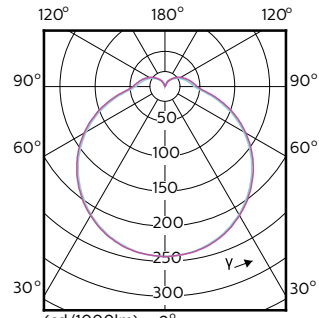

CorePro LED PLC

(cd/1000lm) 0°
 — 0-180° — 90-270°

(cd/1000lm) 0°
 — 0-180° — 90-270°

(cd/1000lm) 0°
 — 0-180° — 150° — 180° — 90-270° — 150°

(cd/1000lm) 0°
 — 0-180° — 150° — 180° — 90-270° — 150°