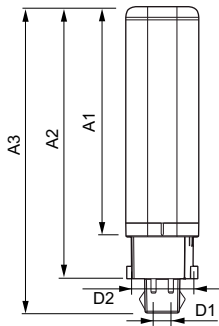

G24q-2

G24d-3

G24d-2

G24D-1

G24D-1

LEDtube G24D

Dimensional drawing

Product	D	A1	A2	A3
LED PLC 7.5W 865 2P G24d	37.2 mm	40 mm	92.5 mm	115 mm
LED PLC 9W 840 2P G24d	37.2 mm	40 mm	92.5 mm	115 mm
LED PLC 7.5W 840 2P G24d	37.2 mm	40 mm	92.5 mm	115 mm
LED PLC 7.5W 830 2P G24d	37.2 mm	40 mm	92.5 mm	115 mm
LED PLC 9W 865 2P G24d	37.2 mm	40 mm	92.5 mm	115 mm
LED PLC 9W 830 2P G24d	37.2 mm	40 mm	92.5 mm	115 mm

Dimensional drawing

Product	D1	D2	A1	A2	A3
LED PLC 6.5W 840 2P G24d-2	24.3 mm	28.4 mm	105.8 mm	125 mm	147.6 mm
LED PLC 6.5W 830 2P G24d-2	24.3 mm	28.4 mm	105.8 mm	125 mm	147.6 mm
LED PLC 6.5W 865 2P G24d-2	24.3 mm	28.4 mm	105.8 mm	125 mm	147.6 mm
CorePro LED PLC 6.5W 840 2P G24d-2	24.3 mm	28.4 mm	105.8 mm	125 mm	147.6 mm
CorePro LED PLC 6.5W 830 2P G24d-2	24.3 mm	28.4 mm	105.8 mm	125 mm	147.6 mm

Product	D1	D2	A1	A2	A3
LED PLC 8.5W 830 2P G24d-3	24.3 mm	28.4 mm	128.8 mm	148 mm	170.6 mm
LED PLC 8.5W 840 2P G24d-3	24.3 mm	28.4 mm	128.8 mm	148 mm	170.6 mm
LED PLC 8.5W 865 2P G24d-3	24.3 mm	28.4 mm	128.8 mm	148 mm	170.6 mm
CorePro LED PLC 4.5W 840 2P G24d-1	24.3 mm	28.4 mm	95.8 mm	115 mm	137.6 mm
CorePro LED PLC 4.5W 830 2P G24d-1	24.3 mm	28.4 mm	95.8 mm	115 mm	137.6 mm
CorePro LED PLC 8.5W 830 2P G24d-3	24.3 mm	28.4 mm	128.8 mm	148 mm	170.6 mm
CorePro LED PLC 8.5W 840 2P G24d-3	24.3 mm	28.4 mm	128.8 mm	148 mm	170.6 mm