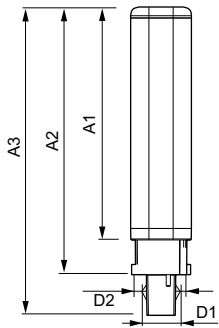

G24q-2

G24d-3

G24d-2

G24D-1

G24D-1

LEDtube G24D

Dimensional drawing

Product	D	A1	A2	A3
LED PLC 7.5W 865 2P G24d	37.2 mm	40 mm	92.5 mm	115 mm
LED PLC 9W 840 2P G24d	37.2 mm	40 mm	92.5 mm	115 mm
LED PLC 7.5W 840 2P G24d	37.2 mm	40 mm	92.5 mm	115 mm
LED PLC 7.5W 830 2P G24d	37.2 mm	40 mm	92.5 mm	115 mm
LED PLC 9W 865 2P G24d	37.2 mm	40 mm	92.5 mm	115 mm
LED PLC 9W 830 2P G24d	37.2 mm	40 mm	92.5 mm	115 mm

Dimensional drawing

Product	D1	D2	A1	A2	A3
LED PLC 6.5W 840 2P G24d-2	24.3 mm	28.4 mm	105.8 mm	125 mm	147.6 mm
LED PLC 6.5W 830 2P G24d-2	24.3 mm	28.4 mm	105.8 mm	125 mm	147.6 mm
LED PLC 6.5W 865 2P G24d-2	24.3 mm	28.4 mm	105.8 mm	125 mm	147.6 mm
CorePro LED PLC 6.5W 840 2P G24d-2	24.3 mm	28.4 mm	105.8 mm	125 mm	147.6 mm
CorePro LED PLC 6.5W 830 2P G24d-2	24.3 mm	28.4 mm	105.8 mm	125 mm	147.6 mm

Product	D1	D2	A1	A2	A3
LED PLC 8.5W 830 2P G24d-3	24.3 mm	28.4 mm	128.8 mm	148 mm	170.6 mm
LED PLC 8.5W 840 2P G24d-3	24.3 mm	28.4 mm	128.8 mm	148 mm	170.6 mm
LED PLC 8.5W 865 2P G24d-3	24.3 mm	28.4 mm	128.8 mm	148 mm	170.6 mm
CorePro LED PLC 4.5W 840 2P G24d-1	24.3 mm	28.4 mm	95.8 mm	115 mm	137.6 mm
CorePro LED PLC 4.5W 830 2P G24d-1	24.3 mm	28.4 mm	95.8 mm	115 mm	137.6 mm
CorePro LED PLC 8.5W 830 2P G24d-3	24.3 mm	28.4 mm	128.8 mm	148 mm	170.6 mm
CorePro LED PLC 8.5W 840 2P G24d-3	24.3 mm	28.4 mm	128.8 mm	148 mm	170.6 mm