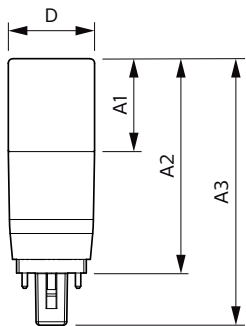

G24q-2

G24d-3

G24d-2

G24D-1

G24D-1

LEDtube G24D

Dimensional drawing

Product	D	A1	A2	A3
LED PLC 7.5W 865 2P G24d	37.2 mm	40 mm	92.5 mm	115 mm
LED PLC 9W 840 2P G24d	37.2 mm	40 mm	92.5 mm	115 mm
LED PLC 7.5W 840 2P G24d	37.2 mm	40 mm	92.5 mm	115 mm
LED PLC 7.5W 830 2P G24d	37.2 mm	40 mm	92.5 mm	115 mm
LED PLC 9W 865 2P G24d	37.2 mm	40 mm	92.5 mm	115 mm
LED PLC 9W 830 2P G24d	37.2 mm	40 mm	92.5 mm	115 mm

Dimensional drawing

Product	D1	D2	A1	A2	A3
LED PLC 6.5W 840 2P G24d-2	24.3 mm	28.4 mm	105.8 mm	125 mm	147.6 mm
LED PLC 6.5W 830 2P G24d-2	24.3 mm	28.4 mm	105.8 mm	125 mm	147.6 mm
LED PLC 6.5W 865 2P G24d-2	24.3 mm	28.4 mm	105.8 mm	125 mm	147.6 mm
CorePro LED PLC 6.5W 840 2P G24d-2	24.3 mm	28.4 mm	105.8 mm	125 mm	147.6 mm
CorePro LED PLC 6.5W 830 2P G24d-2	24.3 mm	28.4 mm	105.8 mm	125 mm	147.6 mm

Product	D1	D2	A1	A2	A3
LED PLC 8.5W 830 2P G24d-3	24.3 mm	28.4 mm	128.8 mm	148 mm	170.6 mm
LED PLC 8.5W 840 2P G24d-3	24.3 mm	28.4 mm	128.8 mm	148 mm	170.6 mm
LED PLC 8.5W 865 2P G24d-3	24.3 mm	28.4 mm	128.8 mm	148 mm	170.6 mm
CorePro LED PLC 4.5W 840 2P G24d-1	24.3 mm	28.4 mm	95.8 mm	115 mm	137.6 mm
CorePro LED PLC 4.5W 830 2P G24d-1	24.3 mm	28.4 mm	95.8 mm	115 mm	137.6 mm
CorePro LED PLC 8.5W 830 2P G24d-3	24.3 mm	28.4 mm	128.8 mm	148 mm	170.6 mm
CorePro LED PLC 8.5W 840 2P G24d-3	24.3 mm	28.4 mm	128.8 mm	148 mm	170.6 mm