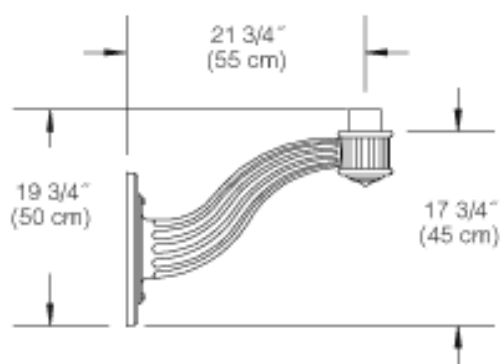

Project: _____

Location: _____

Cat.No: _____

Type: _____

Lamps: _____ Qty: _____

Notes: _____

Ordering Guide

Example: PTW2480 A

Product Code	PTW2480	Wall Mount
Finish	A	Black
	B	White
	G	Verde
	H	Bronze
	J	Green

Specifications

HOUSING:

356 HM high-strength, low-copper, proprietary cast aluminum alloy .

FINISH:

Thermoset polyester powdercoat is electrostatically applied after a five-stage conversion cleaning process and bonded by heat fusion thermosetting. Laboratory tested for superior weatherability and fade resistance in accordance with ASTM B117 specifications. For larger projects where a custom color is required, contact the factory for more information.

WARRANTY:

Three-year limited warranty.

Height :

19 3/4" (50 cm)

Length:

21 3/4" (55 cm)