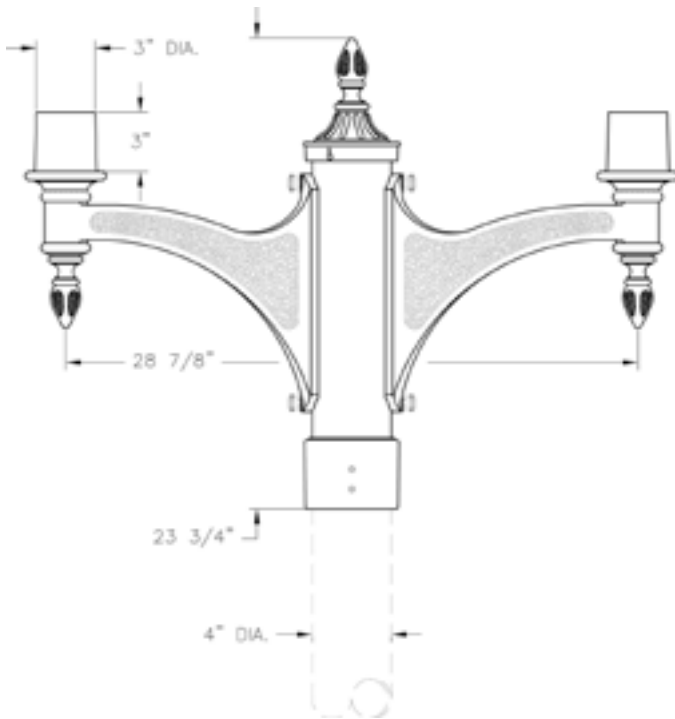

Product Code	562	Post Top Bracket Arm
Finish	ABS	Antique Brass
	ACP	Antique Copper
	ARD	Antique Red
	ASI	Antique Silver
	BLK	Black
	BRN	Brown
	BRZ	Bronze
	FGN	Forest Green
	GRA	Granite
	IRN	Ironstone
	RBZ	Rustic Bronze
	SRT	Shadow Rust
	VBZ	Verde Bronze
	VCP	Verde Copper
	VGN	Verde
	VTC	Vintage Copper
	WBZ	Weathered Bronze
	WHT	White

Specifications

CONSTRUCTION:

Cast aluminum decorative knobs and cast aluminum bracket arms. Cast aluminum fitter. Cast aluminum finial and fluted cap. 4" dia. cast aluminum fitter welded to bracket arm.

MOUNTING:

Bracket arm fits over 4" dia. post or tenon.

562 Post top 562

Arm bracket

Specifications

Height:

23 3/4"

Width:

28 7/8"