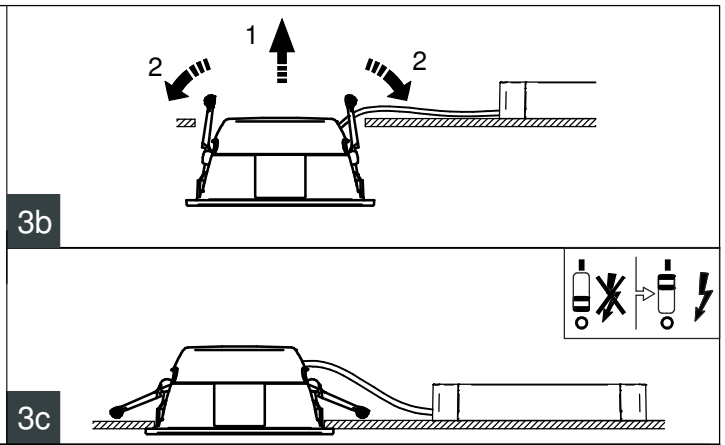

~220-240V

Mains cable/
1-10V control cable

Min 2x0.2 mm²
Max 2x1.5 mm²

PSE-E D7
(1-10V)

~220-240V

1-10V

2b

Luminaire must not cover with any thermally insulating material.