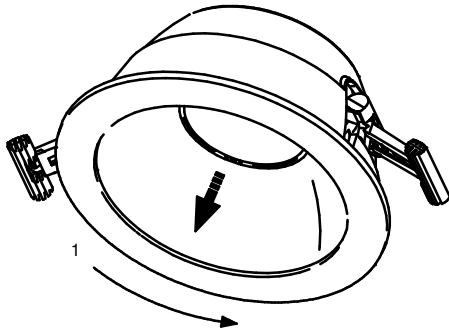

Instruction for opal glass accessory installation (PGO)

Rotate the reflector to unclip it and remove it