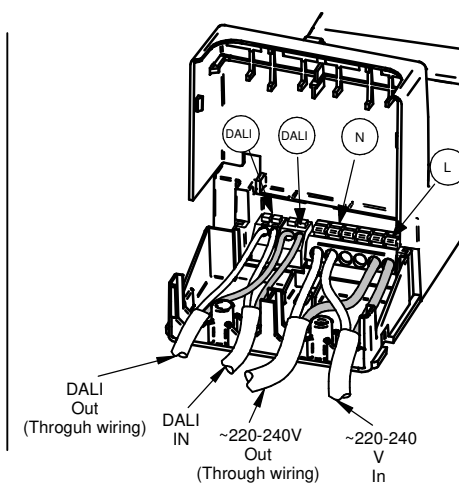

1b

PSE-E

Mains cable
Min 2x0.5 mm²
Max 2x2.5 mm²

PSED-E

Mains cable
Min 2x0.5 mm²
Max 2x2.5 mm²

DALI cable
Min 2x0.2 mm²
Max 2x1.5 mm²

2

PSU-E

~220-240V

Mains cable/
1-10V control cable

Min 2x0.2 mm²
Max 2x1.5 mm²

PSE-E D7
(1-10V)

~220-240V

1-10V

2b

Luminaire must not cover with any thermally insulating material.

Xitanium 20W/m 0.15-0.5A 54V 230V (PSU-E)		Xitanium 20W WH 0.15-0.5A 54V Is (PSE-E)		Xitanium 36W/m 0.3-1.05A 54V 230V (PSU-E)		Xitanium 36W WH 0.3-1.05A 54V Is (PSE-E)	
Lum. Pack	Inom. (A)	Lum. Pack	Inom. (A)	Lum. Pack	Inom. (A)	Lum. Pack	Inom. (A)
LED11S	0,045	LED11S	0,045	LED30S	0,116	LED30S	0,116
LED20S	0,076	LED20S	0,076				
Imax. (A)	18	Imax. (A)	15,8	Imax. (A)	18	Imax. (A)	16
Tref. (ms)	0,25	Tref. (ms)	0,224	Tref. (ms)	0,25	Tref. (ms)	0,216
MCB	Max. Products (pcs)*	MCB	Max. Products (pcs)*	MCB	Max. Products (pcs)*	MCB	Max. Products (pcs)*
B-10A	21	B-10A	22	B-10A	21	B-10A	22
B-16A	34	B-16A	36	B-16A	34	B-16A	36
C-10A	35	C-10A	37	C-10A	35	C-10A	37
C-16A	57	C-16A	61	C-16A	57	C-16A	61