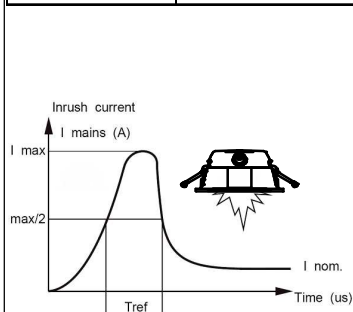

Xitanium 20W/m 0.15-0.5A 54V 230V (PSU-E)		Xitanium 20W WH 0.15-0.5A 54V Is (PSE-E)		Xitanium 36W/m 0.3-1.05A 54V 230V (PSU-E)		Xitanium 36W WH 0.3-1.05A 54V Is (PSE-E)	
Lum. Pack	Inom. (A)	Lum. Pack	Inom. (A)	Lum. Pack	Inom. (A)	Lum. Pack	Inom. (A)
LED11S	0,045	LED11S	0,045	LED30S	0,116	LED30S	0,116
LED20S	0,076	LED20S	0,076				
Imax. (A)	18	Imax. (A)	15,8	Imax. (A)	18	Imax. (A)	16
Tref. (ms)	0,25	Tref. (ms)	0,224	Tref. (ms)	0,25	Tref. (ms)	0,216
MCB	Max. Products (pcs)*	MCB	Max. Products (pcs)*	MCB	Max. Products (pcs)*	MCB	Max. Products (pcs)*
B-10A	21	B-10A	22	B-10A	21	B-10A	22
B-16A	34	B-16A	36	B-16A	34	B-16A	36
C-10A	35	C-10A	37	C-10A	35	C-10A	37
C-16A	57	C-16A	61	C-16A	57	C-16A	61