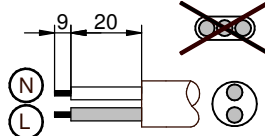

~220-240V

Mains cable/
1-10V control cable