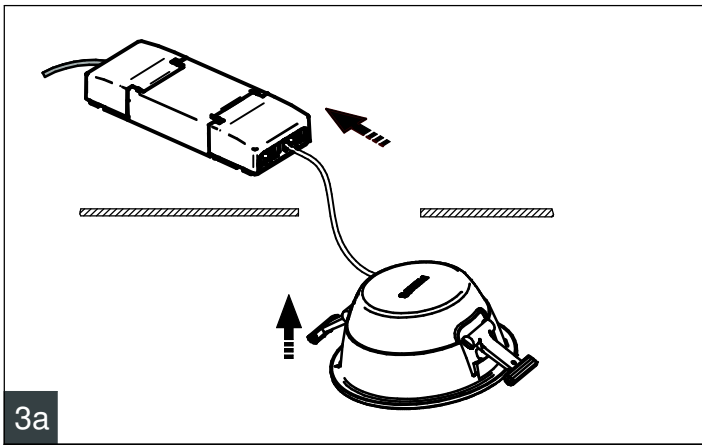

~220-240V

Mains cable/
1-10V control cable

Min 2x0.2 mm²
Max 2x1.5 mm²

PSE-E D7
(1-10V)

~220-240V

1-10V

2b

Luminaire must not cover with any thermally insulating material.