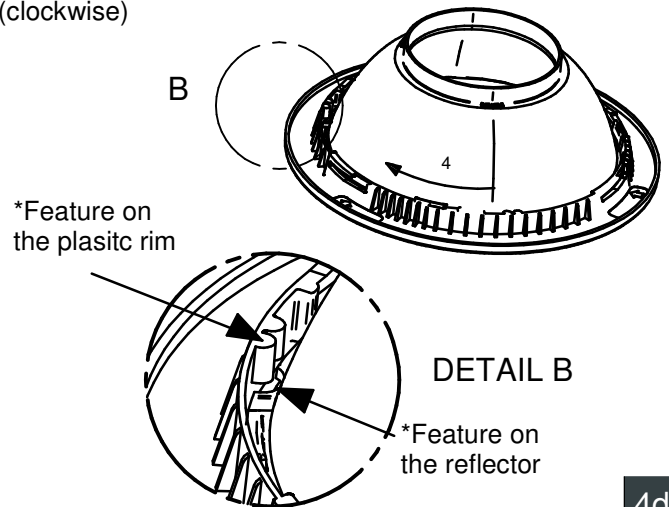

Instruction for opal glass accessory installation (PGO)

Rotate the reflector to unclip it and remove it

4a

Release the reflector from its position (counterclockwise)

4b

Place the opal glass into the middle of the plastic rim (sand blasted side must be upside)

4c

Replace the reflector into the plastic rim match the marked features*) and lock the reflector by rotation (clockwise)

4d

DETAIL C

4e

Remount the reflector unit into the housing (by matching both arrows), and lock it by rotating counterclockwise