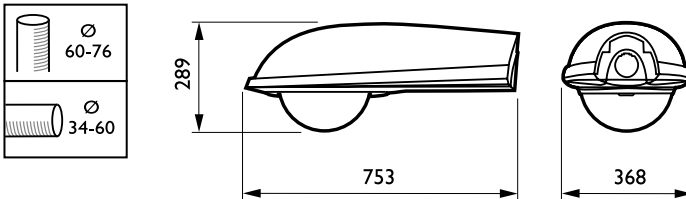

Iridium SGS253/453

Order product name	SGS253 SON-T70W II OR PC GR SND
EAN/UPC - Product	8711559249520
Order code	24952000
Numerator - Quantity Per Pack	1
Numerator - Packs per outer box	1

Material Nr. (12NC)	910401835718
Net Weight (Piece)	8.572 kg

Dimensional drawing

Iridium SGS253