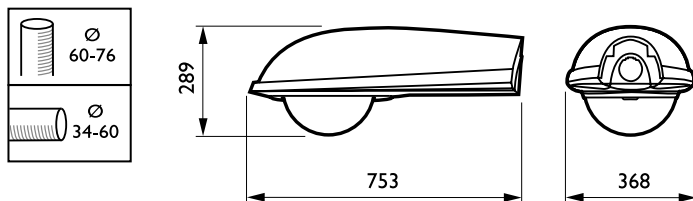

Iridium SGS253/453

Order product name	SGS253 SON-T70W I CR PC GR SND
EAN/UPC - Product	8711559242798
Order code	24279800
Numerator - Quantity Per Pack	1
Numerator - Packs per outer box	1

Material Nr. (12NC)	910401836118
Net Weight (Piece)	8.572 kg

Dimensional drawing

Iridium SGS253