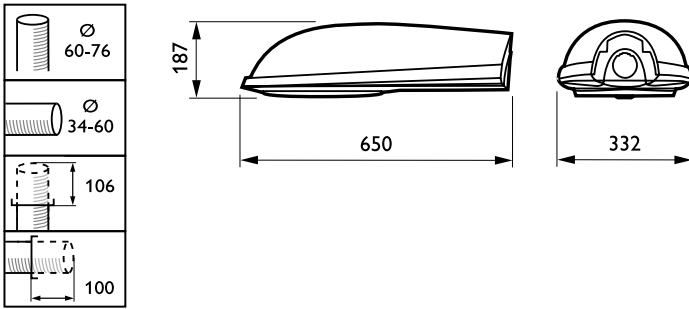

Iridium SGS252/452

Order product name	SGS252 SON-T70W I CR FG GR SND
EAN/UPC - Product	8711559588629
Order code	58862900
Numerator - Quantity Per Pack	1
Numerator - Packs per outer box	1

Material Nr. (12NC)	910401840418
Net Weight (Piece)	8.223 kg

Dimensional drawing

Iridium SGS252