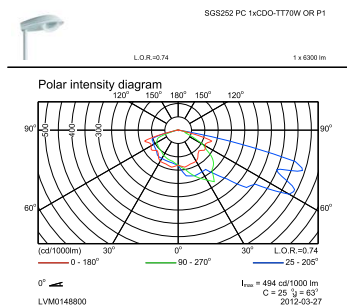

Product family code	SGS252 [IRIDIUM]
Light Technical	
Standard tilt angle posttop	5°
Standard tilt angle side entry	5°
Operating and Electrical	
Input Voltage	230 V
Ignitor	SND [Digital semi-parallel]
Mechanical and Housing	
Mounting device	No [-]
Overall height	263 mm
Color	Gray
Dimensions (Height x Width x Depth)	263 x NaN x NaN mm (10.4 x NaN x NaN in)
Approval and Application	
Ingress protection code	IP66 [Dust penetration-protected, jet-proof]

Numerator - Quantity Per Pack	1
Numerator - Packs per outer box	1
Material Nr. (12NC)	910401840618
Net Weight (Piece)	7.405 kg

Dimensional drawing

Iridium SGS252

Photometric data

OFPC1_SGS252 PC 1xCDO-TT70W OR P1.EPS