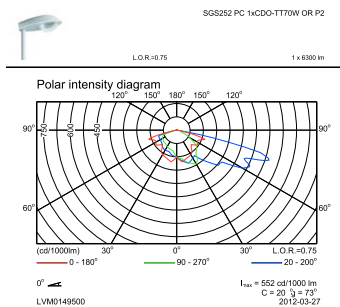

Product family code	SGS252 [IRIDIUM]
Light Technical	
Standard tilt angle posttop	5°
Standard tilt angle side entry	5°
Operating and Electrical	
Input Voltage	230 V
Ignitor	SND [Digital semi-parallel]
Mechanical and Housing	
Mounting device	No [-]
Overall height	263 mm
Color	Gray
Dimensions (Height x Width x Depth)	263 x NaN x NaN mm (10.4 x NaN x NaN in)
Approval and Application	
Ingress protection code	IP66 [Dust penetration-protected, jet-proof]

Numerator - Quantity Per Pack	1
Numerator - Packs per outer box	1
Material Nr. (12NC)	910401840618
Net Weight (Piece)	7.405 kg

Dimensional drawing

Iridium SGS252

Photometric data

OFPC1_SGS252 PC 1xCDO-TT70W OR P1.EPS