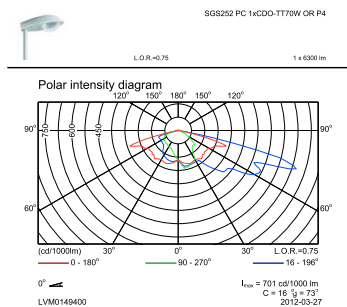

OFPC1_SGS252 PC 1xCDO-TT70W OR P4.EPS