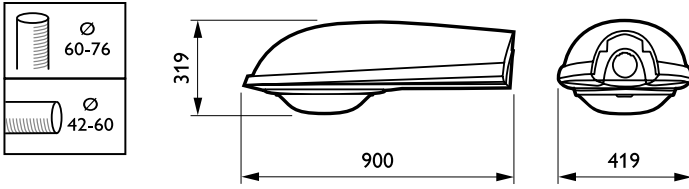

Iridium SGS254/454

Dimensional drawing