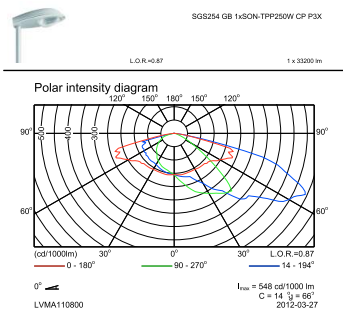

Product data

General Information	
Lamp family code	SON-T [SON-T]
Lamp power	250 W
Optical cover/lens type	GB [Glass bowl/cover]
Protection class IEC	Safety class II (II)
Optic type outdoor	Closed T-POT
Product family code	SGS254 [IRIDIUM]

Operating and Electrical	
Ignitor	SND [Digital semi-parallel]

Mechanical and Housing	
Color	Gray
Dimensions (Height x Width x Depth)	NaN x NaN x NaN mm (NaN x NaN x NaN in)

Product Data	
Full product code	871155982537300
Order product name	SGS254 SON-T250W II CP GB GR SND
EAN/UPC - Product	8711559825373
Order code	82537300
Numerator - Quantity Per Pack	1
Numerator - Packs per outer box	1
Material Nr. (12NC)	910401875818
Net Weight (Piece)	14.887 kg

Iridium SGS254/454

Dimensional drawing

Iridium SGS254

Photometric data

OFPC1_SGS254 GB 1xSON-TPP250W CP P3X.EPS