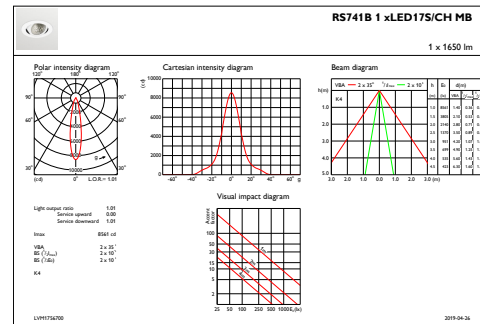

IFAS1_RS741B1xLED17SCHMB