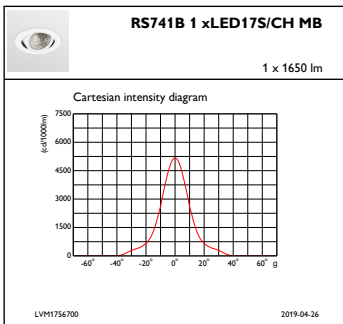

Photometric data

IFCC1_RS741B1xLED17SCHMB