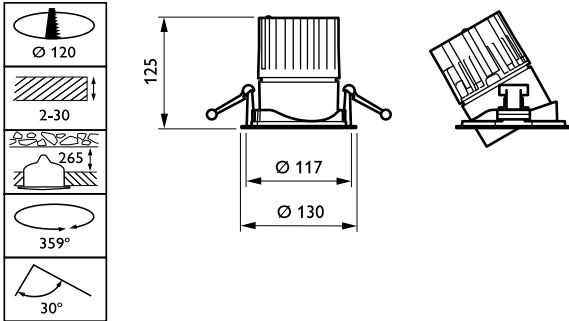

LuxSpace Accent Fresh Food

Dimensional drawing

LuxSpace Accent RS730B-RS752B