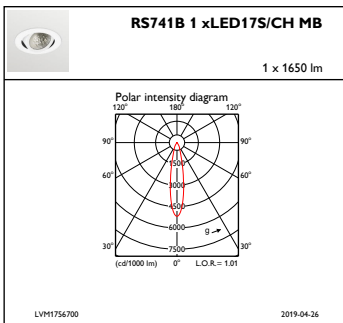

IFPC1_RS741B1xLED17SCHMB