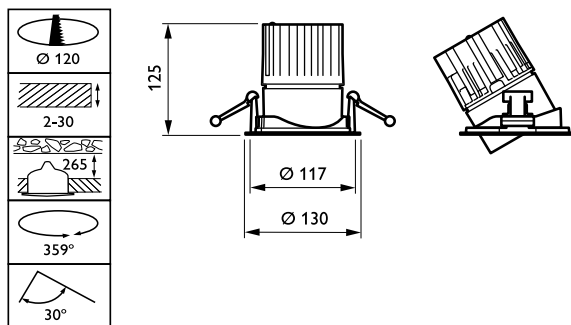

Mechanical and Housing

Housing Material	Aluminum
Reflector material	Polycarbonate aluminum coated
Optic material	Polycarbonate
Optical cover/lens material	Polycarbonate
Fixation material	-
Optical cover/lens finish	Clear
Overall height	126 mm
Overall diameter	130 mm
Color	White
Dimensions (Height x Width x Depth)	126 x NaN x NaN mm (5 x NaN x NaN in)

Approval and Application

Ingress protection code	IP20 [Finger-protected]

Mech. impact protection code	IK02 [0.2 J standard]

Initial Performance (IEC Compliant)

Initial luminous flux (system flux)	3900 lm
Luminous flux tolerance	+/-10%
Initial LED luminaire efficacy	123.80952380952381 lm/W
Init. Corr. Color Temperature	3000 K
Init. Color Rendering Index	≥80
Initial chromaticity	(0.43, 0.40) SDCM <3
Initial input power	31.5 W
Power consumption tolerance	+/-10%

Over Time Performance (IEC Compliant)

Control gear failure rate at median useful life 50000 h	5 %
Lumen maintenance at median useful life* 50000 h	L80

Application Conditions

Ambient temperature range	+10 to +40 °C
Performance ambient temperature Tq	25 °C
Suitable for random switching	Yes

Product Data

Full product code	871869684772500
Order product name	RS741B LED39S/830 PSE-E WB WH
EAN/UPC - Product	8718696847725
Order code	910500457296
Numerator - Quantity Per Pack	1
Numerator - Packs per outer box	1
Material Nr. (12NC)	910500457296
Net Weight (Piece)	0.740 kg

Dimensional drawing

LuxSpace Accent RS730B-RS752B