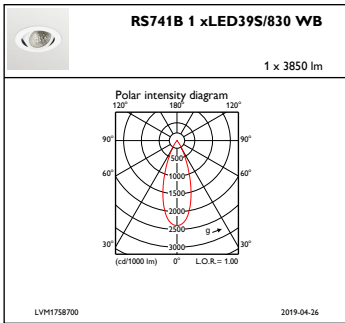

Controls and Dimming

Dimmable	No
----------	----

Mechanical and Housing

Housing Material	Aluminum
Reflector material	Polycarbonate aluminum coated
Optic material	Polycarbonate
Optical cover/lens material	Polycarbonate
Fixation material	-
Optical cover/lens finish	Clear
Overall height	126 mm
Overall diameter	130 mm
Color	White
Dimensions (Height x Width x Depth)	126 x NaN x NaN mm (5 x NaN x NaN in)

Initial Performance (IEC Compliant)

Initial luminous flux (system flux)	3900 lm
Luminous flux tolerance	+/-10%
Initial LED luminaire efficacy	123.80952380952381 lm/W
Init. Corr. Color Temperature	3000 K
Init. Color Rendering Index	≥80
Initial chromaticity	(0.43, 0.40) SDCM <3
Initial input power	31.5 W
Power consumption tolerance	+/-10%

Product Data

Full product code	871869684772500
Order product name	RS741B LED39S/830 PSE-E WB WH
EAN/UPC - Product	8718696847725
Order code	910500457296
Numerator - Quantity Per Pack	1
Numerator - Packs per outer box	1
Material Nr. (12NC)	910500457296
Net Weight (Piece)	0.740 kg

Dimensional drawing

LuxSpace Accent RS730B-RS752B

LuxSpace Accent RS730B-RS752B

Photometric data

IFPC1_RS741B1xLED39S830WB

IFCC1_RS741B1xLED39S830WB