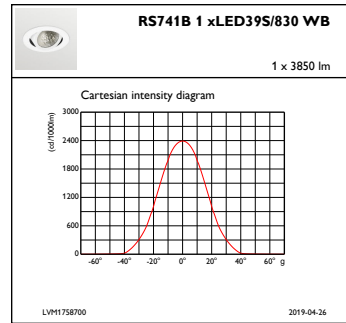

Product data

General Information			
Number of light sources	1 pc	Connection	Push-in connector and pull relief
Lamp family code	LED39S [LED Module, system flux 3900 lm]	Cable	-
Beam angle of light source	120 °	Protection class IEC	Safety class II
Light source color	830 warm white	Glow-wire test	Temperature 650 °C, duration 5 s
Light source replaceable	No	Flammability mark	For mounting on normally flammable surfaces
Number of gear units	1 unit	CE mark	CE mark
Driver/power unit/transformer	Power supply unit DC compatible, external	ENEC mark	ENEC mark
Driver included	Yes	UL mark	-
Optic type	Wide beam	Warranty period	5 years
Optical cover/lens type	-	Remarks	*-Per Lighting Europe guidance paper "Evaluating performance of LED based luminaires - January 2018": statistically there is no relevant difference in lumen maintenance
Luminaire light beam spread	34°		
Control interface	-		

Initial Performance (IEC Compliant)

Initial luminous flux (system flux)	3900 lm
Luminous flux tolerance	+/-10%
Initial LED luminaire efficacy	123.80952380952381 lm/W
Init. Corr. Color Temperature	3000 K
Init. Color Rendering Index	≥80
Initial chromaticity	(0.43, 0.40) SDCM <3
Initial input power	31.5 W
Power consumption tolerance	+/-10%

Product Data

Full product code	871869684772500
Order product name	RS741B LED39S/830 PSE-E WB WH
EAN/UPC - Product	8718696847725
Order code	910500457296
Numerator - Quantity Per Pack	1
Numerator - Packs per outer box	1
Material Nr. (12NC)	910500457296
Net Weight (Piece)	0.740 kg

Dimensional drawing

LuxSpace Accent RS730B-RS752B

LuxSpace Accent RS730B-RS752B

Photometric data

IFPC1_RS741B1xLED39S830WB

IFCC1_RS741B1xLED39S830WB