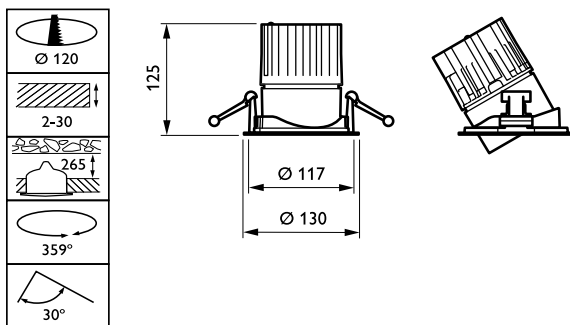

LuxSpace Accent RS730B-RS752B