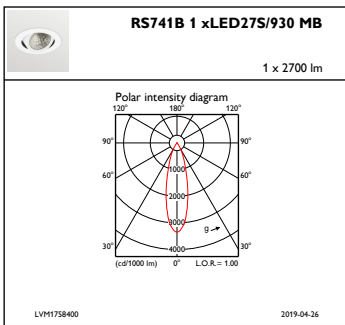

Product data

General Information			
Number of light sources	1 pc	Connection	Push-in connector and pull relief
Lamp family code	LED27S [LED Module, system flux 2700 lm]	Cable	-
Beam angle of light source	120 °	Protection class IEC	Safety class II
Light source color	930 warm white	Glow-wire test	Temperature 650 °C, duration 5 s
Light source replaceable	No	Flammability mark	For mounting on normally flammable surfaces
Number of gear units	1 unit	CE mark	CE mark
Driver/power unit/transformer	Power supply unit external	ENEC mark	ENEC mark
Driver included	Yes	UL mark	-
Optic type	Medium beam	Warranty period	5 years
Optical cover/lens type	Clear glass	Remarks	*-Per Lighting Europe guidance paper "Evaluating performance of LED based luminaires - January 2018": statistically there is no relevant difference in lumen
Luminaire light beam spread	24°		
Control interface	-		

Controls and Dimming

Dimmable	No
----------	----

Mechanical and Housing

Housing Material	Aluminum
Reflector material	Polycarbonate aluminum coated
Optic material	Polycarbonate
Optical cover/lens material	Polycarbonate
Fixation material	-
Optical cover/lens finish	Clear
Overall height	126 mm
Overall diameter	130 mm
Color	White
Dimensions (Height x Width x Depth)	126 x NaN x NaN mm (5 x NaN x NaN in)

Initial Performance (IEC Compliant)

Initial luminous flux (system flux)	2700 lm
Luminous flux tolerance	+/-10%
Initial LED luminaire efficacy	105.88235294117646 lm/W
Init. Corr. Color Temperature	3000 K
Init. Color Rendering Index	≥90
Initial chromaticity	(0.43, 0.40) SDCM <3
Initial input power	25.5 W
Power consumption tolerance	+/-10%

Dimensional drawing

LuxSpace Accent RS730B-RS752B

LuxSpace Accent RS730B-RS752B

Photometric data

IFAS1_RS741B1xLED27S930MB

IFCC1_RS741B1xLED27S930MB

IFPC1_RS741B1xLED27S930MB