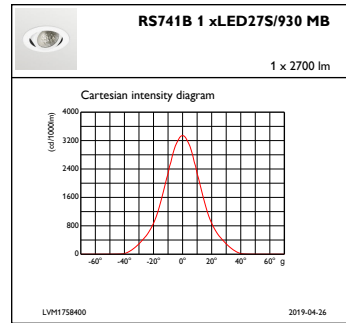

Photometric data

IFCC1_RS741B1xLED27S930MB