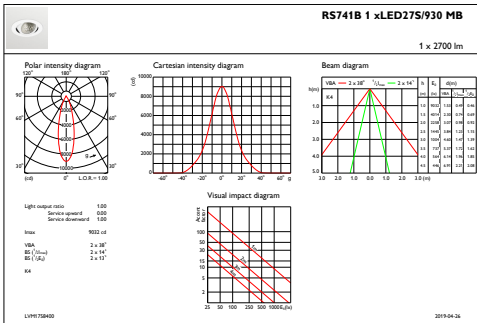

Photometric data

IFAS1_RS741B1xLED27S930MB