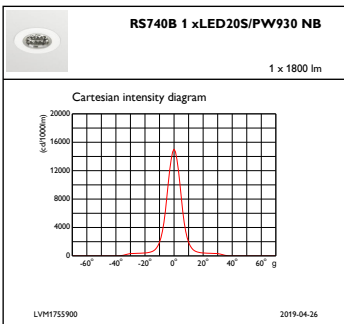

Photometric data

IFCC1_RS740B1xLED20SPW930NB