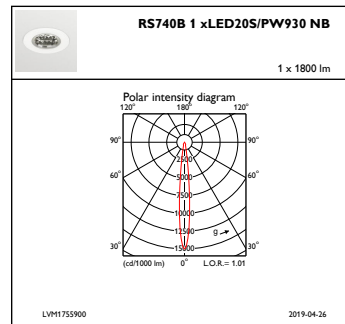

### Product data

General Information		Control interface	DALI
Number of light sources	1 pc	Connection	Push-in connector and pull relief
Lamp family code	LED20S [ LED Module, system flux 2000 lm]	Cable	-
Beam angle of light source	120 °	Protection class IEC	Safety class II
Light source color	Premium white with CRI $\geq 90$	Glow-wire test	Temperature 650 °C, duration 5 s
Light source replaceable	No	Flammability mark	For mounting on normally flammable surfaces
Number of gear units	1 unit	CE mark	CE mark
Driver/power unit/transformer	Power supply unit with DALI interface, DC-compatible, external	ENEC mark	ENEC mark
Driver included	Yes	UL mark	-
Optic type	Narrow beam	Warranty period	5 years
Optical cover/lens type	Clear glass	Remarks	*-Per Lighting Europe guidance paper "Evaluating performance of LED based luminaires - January 2018": statistically there is
Luminaire light beam spread	10°		

## Mechanical and Housing

Housing Material	Aluminum
Reflector material	Polycarbonate aluminum coated
Optic material	Polycarbonate
Optical cover/lens material	Glass
Fixation material	-
Optical cover/lens finish	Clear
Overall height	126 mm
Overall diameter	106 mm
Color	White
Dimensions (Height x Width x Depth)	126 x NaN x NaN mm (5 x NaN x NaN in)

## Product Data

Full product code	871869697309700
Order product name	RS740B LED20S/PW930 PSED-VLC-E NB WH
EAN/UPC - Product	8718696973097
Order code	910500459047
Numerator - Quantity Per Pack	1
Numerator - Packs per outer box	1
Material Nr. (12NC)	910500459047
Net Weight (Piece)	0.760 kg

Dimensional drawing

LuxSpace Accent RS730B-RS752B

Photometric data

IFCC1\_RS740B1xLED20SPW930NB

IFPC1\_RS740B1xLED20SPW930NB

IFAS1\_RS740B1xLED20SPW930NB