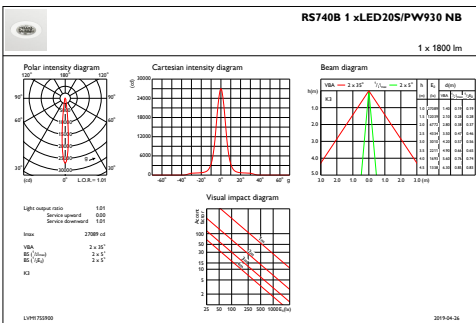

## Product Data

Full product code	871869697309700
Order product name	RS740B LED20S/PW930 PSED-VLC-E NB WH
EAN/UPC - Product	8718696973097
Order code	910500459047
Numerator - Quantity Per Pack	1
Numerator - Packs per outer box	1
Material Nr. (12NC)	910500459047
Net Weight (Piece)	0.760 kg

Dimensional drawing

LuxSpace Accent RS730B-RS752B

Photometric data

IFCC1\_RS740B1xLED20SPW930NB

IFPC1\_RS740B1xLED20SPW930NB

IFAS1\_RS740B1xLED20SPW930NB