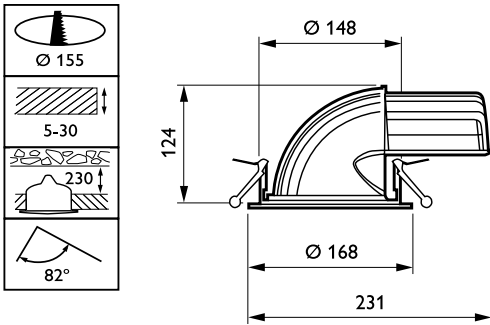

LuxSpace Accent Fresh Food

Dimensional drawing

LuxSpace Accent RS730B-RS752B