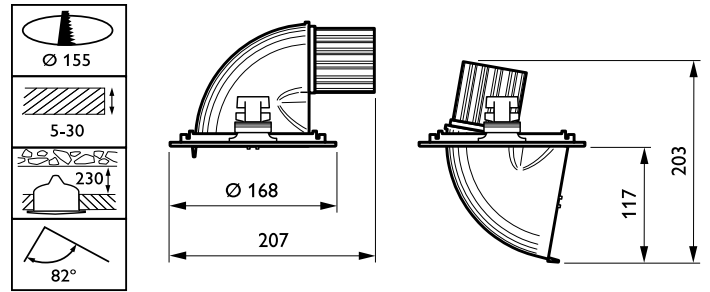

LuxSpace Accent RS730B-RS752B