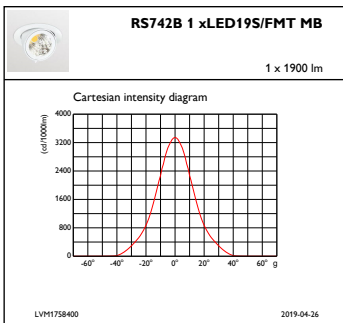

IFAS1_RS742B1xLED19SFMTMB

IFPC1_RS742B1xLED19SFMTMB

IFCC1_RS742B1xLED19SFMTMB