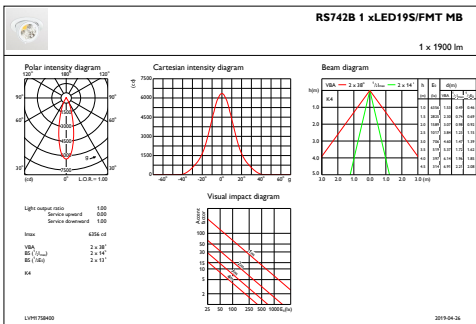

LuxSpace Accent RS730B-RS752B

Photometric data