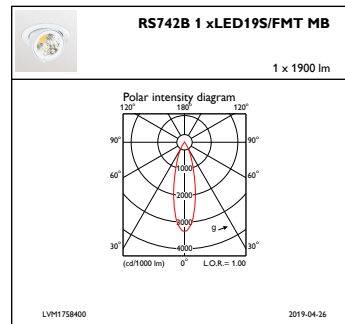

LuxSpace Accent RS730B-RS752B

Photometric data