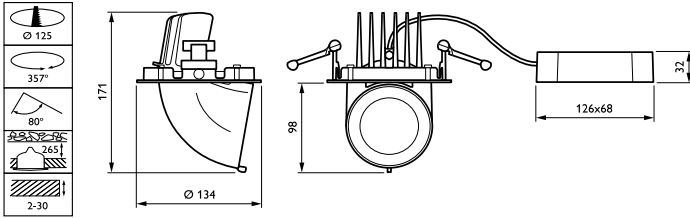

## Mechanical and Housing

Housing Material	Aluminum
Reflector material	Polycarbonate aluminum coated
Optic material	Polycarbonate
Optical cover/lens material	Polycarbonate
Fixation material	-
Optical cover/lens finish	Clear
Overall length	179 mm
Overall width	134 mm
Overall height	109 mm
Overall diameter	134 mm
Color	Silver

Dimensions (Height x Width x Depth)	109 x 134 x 179 mm (4.3 x 5.3 x 7 in)
-------------------------------------	---------------------------------------

## Dimensional drawing