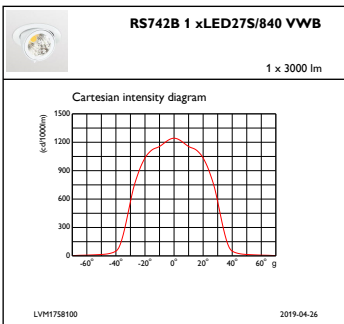

Photometric data

IFCC1_RS742B1xLED27S840VWB