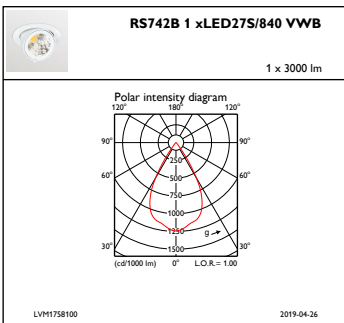

Dimensions (Height x Width x Depth)	109 x 134 x 179 mm (4.3 x 5.3 x 7 in)
-------------------------------------	---------------------------------------

Approval and Application

Ingress protection code	IP20 [Finger-protected]
Mech. impact protection code	IK02 [0.2 J standard]

Initial Performance (IEC Compliant)

Initial luminous flux (system flux)	3000 lm
Luminous flux tolerance	+/-10%
Initial LED luminaire efficacy	133.33333333333334 lm/W
Init. Corr. Color Temperature	4000 K
Init. Color Rendering Index	≥80
Initial chromaticity	(0.38, 0.38) SDCM <3
Initial input power	22.5 W
Power consumption tolerance	+/-10%

Product Data

Full product code	871869916789900
Order product name	RS742B LED27S/840 PSU-E VWB SI
EAN/UPC - Product	8718699167899
Order code	910500459494
Numerator - Quantity Per Pack	1
Numerator - Packs per outer box	1
Material Nr. (12NC)	910500459494
Net Weight (Piece)	0.600 kg

LuxSpace Accent Compact Elbow

Dimensional drawing

LuxSpace Accent RS730B-RS752B

Photometric data

IFCC1_RS742B1xLED27S840VWB

IFAS1_RS742B1xLED27S840VWB

IFPC1_RS742B1xLED27S840VWB

LuxSpace Accent Compact Elbow