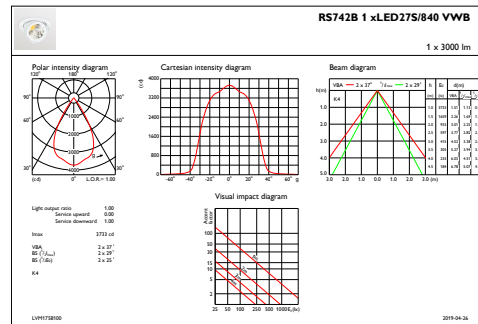

Dimensions (Height x Width x Depth)	109 x 134 x 179 mm (4.3 x 5.3 x 7 in)
-------------------------------------	---------------------------------------

Approval and Application

Ingress protection code	IP20 [Finger-protected]
Mech. impact protection code	IK02 [0.2 J standard]

LuxSpace Accent Compact Elbow

Dimensional drawing

LuxSpace Accent RS730B-RS752B

Photometric data

IFCC1_RS742B1xLED27S840VWB

IFAS1_RS742B1xLED27S840VWB

IFPC1_RS742B1xLED27S840VWB

LuxSpace Accent Compact Elbow