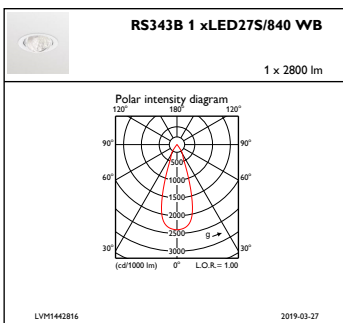

IFPC1_RS343B1xLED27S840WB