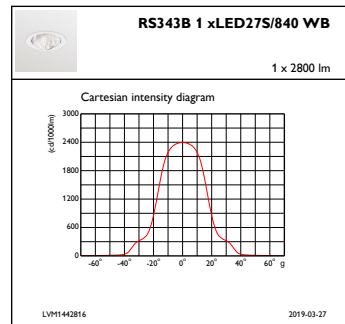

## Initial Performance (IEC Compliant)

Initial luminous flux	2800 lm
Luminous flux tolerance	+/-10%
Initial LED luminaire efficacy	119.14893617021276 lm/W
Init. Corr. colour temperature	4000 K
Init. colour rendering index	≥80
Initial chromaticity	(0.3818, 0.3797)
Initial input power	23.5 W
Power consumption tolerance	+/-10%

## Product Data

Full product code	871869916796700
Order product name	RS343B LED27S/840 PSU-E WB II WH
EAN/UPC – product	8718699167967
Order code	16796700
Numerator – quantity per pack	1
Numerator – packs per outer box	1
Material no. (12NC)	910500459502
Net weight (piece)	0.800 kg

## Photometric data

IFAS1\_RS343B1xLED27S840WB

IFCC1\_RS343B1xLED27S840WB

IFPC1\_RS343B1xLED27S840WB