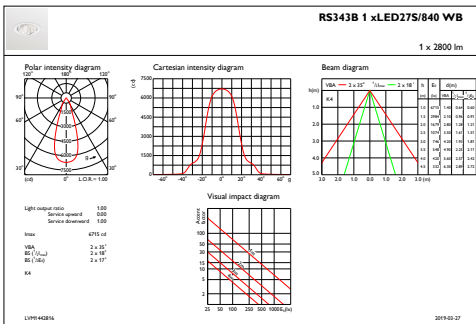

Photometric data

IFAS1_RS343B1xLED27S840WB