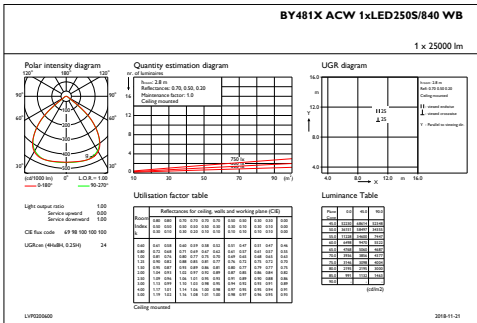

## Mechanical and Housing

Housing material	Aluminum
Reflector material	-
Optic material	Polycarbonate
Optical cover/lens material	Glass
Fixation material	Steel
Optical cover/lens finish	Clear
Overall length	712 mm
Overall width	490 mm
Overall height	120 mm
Colour	Silver RAL 9006
Dimensions (height x width x depth)	120 x 490 x 712 mm (4.7 x 19.3 x 28 in)

## Initial Performance (IEC Compliant)

Initial luminous flux	25000 lm
-----------------------	----------

Luminous flux tolerance	+/-10%
Initial LED luminaire efficacy	154 lm/W
Init. Corr. Colour Temperature	4000 K
Init. colour rendering index	>80
Initial chromaticity	(0.38, 0.38) SDCM <3
Initial input power	160 W
Power consumption tolerance	+/-10%

## Product Data

Full product code	871869940737700
Order product name	BY481X LED250S/840 WB GC SI ACW-L BR
EAN/UPC – product	8718699407377
Order code	40737700
Numerator – quantity per pack	1
Numerator – packs per outer box	1
Material no. (12NC)	910500465543
Net weight (piece)	11.000 kg

## Dimensional drawing

GentleSpace gen3 BY480P-BY483P

Photometric data

IFGU1\_BY481XACW1xLED250S840WB

IFPC1\_BY481XACW1xLED250S840WB