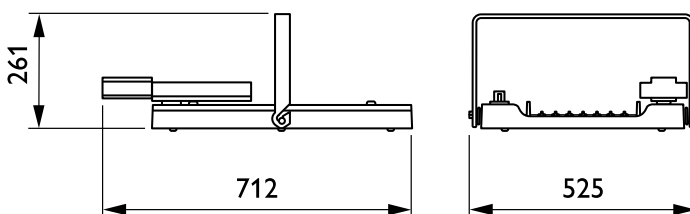

Approval and Application

Ingress protection code	IP65 [Dust penetration-protected, jet-proof]
Mech. impact protection code	IK07 [2 J reinforced]

Initial Performance (IEC Compliant)

Initial luminous flux	25000 lm

Luminous flux tolerance	+/-10%
Initial LED luminaire efficacy	154 lm/W
Init. Corr. Colour Temperature	4000 K
Init. colour rendering index	>80
Initial chromaticity	(0.38, 0.38) SDCM <3
Initial input power	160 W
Power consumption tolerance	+/-10%

Over Time Performance (IEC Compliant)

Control gear failure rate at median useful life 50,000 h	5 %
Control gear failure rate at median useful life 100,000 h	10 %
Lumen maintenance at median useful life* 50,000 h	L90
Lumen maintenance at median useful life* 100,000 h	L80

Application Conditions

Ambient temperature range	-30 to +45 °C
Performance ambient temperature Tq	45 °C
Maximum dimming level	10%
Suitable for random switching	Yes

Product Data

Full product code	871869940737700
Order product name	BY481X LED250S/840 WB GC SI ACW-L BR
EAN/UPC – product	8718699407377
Order code	40737700
Numerator – quantity per pack	1
Numerator – packs per outer box	1
Material no. (12NC)	910500465543
Net weight (piece)	11.000 kg

Dimensional drawing

GentleSpace gen3 BY480P-BY483P