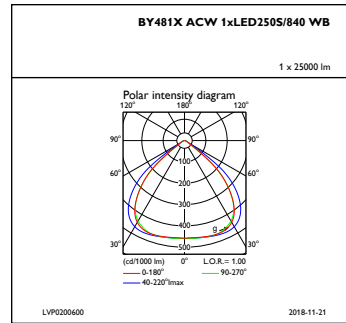

## Mechanical and Housing

Housing material	Aluminum
Reflector material	-
Optic material	Polycarbonate
Optical cover/lens material	Glass
Fixation material	Steel
Optical cover/lens finish	Clear
Overall length	712 mm
Overall width	490 mm
Overall height	120 mm
Colour	Silver RAL 9006
Dimensions (height x width x depth)	120 x 490 x 712 mm (4.7 x 19.3 x 28 in)

## Initial Performance (IEC Compliant)

Initial luminous flux	25000 lm
-----------------------	----------

Luminous flux tolerance	+/-10%
Initial LED luminaire efficacy	154 lm/W
Init. Corr. Colour Temperature	4000 K
Init. colour rendering index	>80
Initial chromaticity	(0.38, 0.38) SDCM <3
Initial input power	160 W
Power consumption tolerance	+/-10%

## Product Data

Full product code	871869940737700
Order product name	BY481X LED250S/840 WB GC SI ACW-L BR
EAN/UPC – product	8718699407377
Order code	40737700
Numerator – quantity per pack	1
Numerator – packs per outer box	1
Material no. (12NC)	910500465543
Net weight (piece)	11.000 kg

## Dimensional drawing

GentleSpace gen3 BY480P-BY483P

Photometric data

IFGU1\_BY481XACW1xLED250S840WB

IFPC1\_BY481XACW1xLED250S840WB