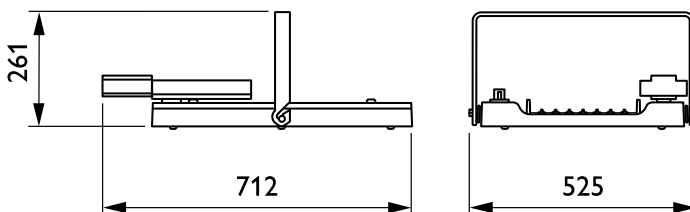

Input voltage	220-240 V
Input frequency	50 to 60 Hz
Inrush current	15.3 A
Inrush time	0.061 ms
Power factor (min.)	0.9

Controls and Dimming

Dimmable	Yes
----------	-----

Mechanical and Housing

Housing material	Aluminum
Reflector material	-
Optic material	Polycarbonate
Optical cover/lens material	Glass
Fixation material	Steel
Optical cover/lens finish	Clear
Overall length	712 mm
Overall width	490 mm
Overall height	120 mm
Colour	Silver RAL 9006
Dimensions (height x width x depth)	120 x 490 x 712 mm (4.7 x 19.3 x 28 in)

Dimensional drawing

GentleSpace gen3 BY480P-BY483P

Photometric data

IFGU1_BY481XACW1xLED350S840MB

OFPC1_BY481XACW1xLED350S840MB