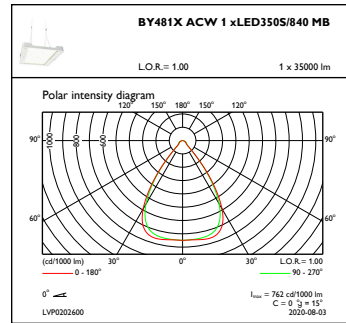

Input voltage	220-240 V
Input frequency	50 to 60 Hz
Inrush current	15.3 A
Inrush time	0.061 ms
Power factor (min.)	0.9

Controls and Dimming

Dimmable	Yes
----------	-----

Mechanical and Housing

Housing material	Aluminum
Reflector material	-
Optic material	Polycarbonate
Optical cover/lens material	Glass
Fixation material	Steel
Optical cover/lens finish	Clear
Overall length	712 mm
Overall width	490 mm
Overall height	120 mm
Colour	Silver RAL 9006
Dimensions (height x width x depth)	120 x 490 x 712 mm (4.7 x 19.3 x 28 in)

Luminous flux tolerance	+/-10%
Initial LED luminaire efficacy	148 lm/W
Init. Corr. Colour Temperature	4000 K
Init. Color rendering index	>80
Initial chromaticity	(0.38, 0.38) SDCM <3
Initial input power	230 W
Power consumption tolerance	+/-10%

Application Conditions

Ambient temperature range	-30 to +45 °C
Performance ambient temperature Tq	45 °C
Maximum dimming level	10%
Suitable for random switching	Yes

Product Data

Full product code	871869940749000
Order product name	BY481X LED350S/840 MB GC SI ACW-L BR
EAN/UPC – product	8718699407490
Order code	40749000
Numerator – quantity per pack	1
Numerator – packs per outer box	1
Material no. (12NC)	910500465555
Net weight (piece)	11.000 kg

Dimensional drawing

GentleSpace gen3 BY480P-BY483P

Photometric data

IFGU1_BY481XACW1xLED350S840MB

OFPC1_BY481XACW1xLED350S840MB