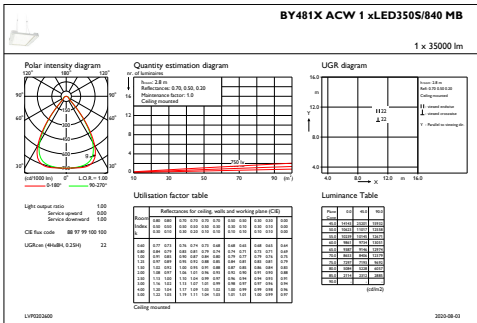

Input voltage	220-240 V
Input frequency	50 to 60 Hz
Inrush current	15.3 A
Inrush time	0.061 ms
Power factor (min.)	0.9

Controls and Dimming

Dimmable	Yes
----------	-----

Mechanical and Housing

Housing material	Aluminum
Reflector material	-
Optic material	Polycarbonate
Optical cover/lens material	Glass
Fixation material	Steel
Optical cover/lens finish	Clear
Overall length	712 mm
Overall width	490 mm
Overall height	120 mm
Colour	Silver RAL 9006
Dimensions (height x width x depth)	120 x 490 x 712 mm (4.7 x 19.3 x 28 in)

Luminous flux tolerance	+/-10%
Initial LED luminaire efficacy	148 lm/W
Init. Corr. Colour Temperature	4000 K
Init. Color rendering index	>80
Initial chromaticity	(0.38, 0.38) SDCM <3
Initial input power	230 W
Power consumption tolerance	+/-10%

Application Conditions

Ambient temperature range	-30 to +45 °C
Performance ambient temperature Tq	45 °C
Maximum dimming level	10%
Suitable for random switching	Yes

Product Data

Full product code	871869940749000
Order product name	BY481X LED350S/840 MB GC SI ACW-L BR
EAN/UPC – product	8718699407490
Order code	40749000
Numerator – quantity per pack	1
Numerator – packs per outer box	1
Material no. (12NC)	910500465555
Net weight (piece)	11.000 kg

Dimensional drawing

GentleSpace gen3 BY480P-BY483P

Photometric data

IFGU1_BY481XACW1xLED350S840MB

OFPC1_BY481XACW1xLED350S840MB