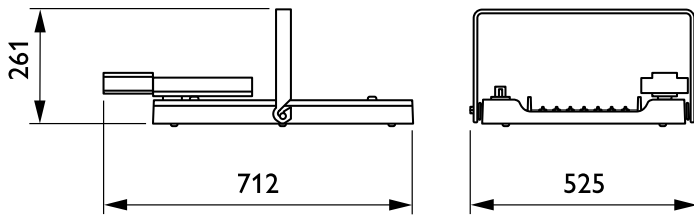

Mechanical and Housing

Housing material	Aluminum
Reflector material	-
Optic material	Polycarbonate
Optical cover/lens material	Polycarbonate
Fixation material	Steel
Optical cover/lens finish	Clear
Overall length	600 mm
Overall width	490 mm
Overall height	85 mm
Diameter	-
Colour	Silver RAL 9006
Dimensions (height x width x depth)	85 x 490 x 600 mm (3.3 x 19.3 x 23.6 in)

Application Conditions

Ambient temperature range	-30 to +45 °C
Performance ambient temperature Tq	45 °C
Maximum dimming level	10%
Suitable for random switching	No

Product Data

Full product code	871869941467200
Order product name	BY481P LED350S/840 PSD NBA PC SI
EAN/UPC – product	8718699414672
Order code	41467200
Numerator – quantity per pack	1
Numerator – packs per outer box	1
Material no. (12NC)	910500465805
Net weight (piece)	12.000 kg

GentleSpace Gen3

Dimensional drawing

GentleSpace gen3 BY480P-BY483P