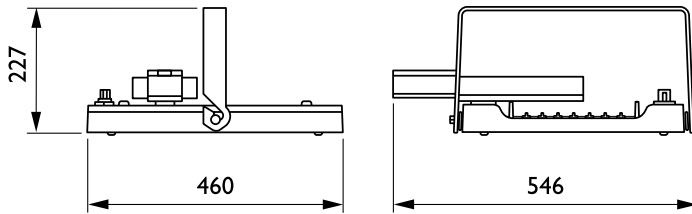

Housing material	Aluminum
Reflector material	-
Optic material	Polycarbonate
Optical cover/lens material	Polycarbonate
Fixation material	Steel
Optical cover/lens finish	Clear
Overall length	460 mm
Overall width	410 mm
Overall height	80 mm
Diameter	-
Colour	Silver RAL 9006
Dimensions (height x width x depth)	80 x 410 x 460 mm (3.1 x 16.1 x 18.1 in)

Application Conditions

Ambient temperature range	-30 to +45 °C
Performance ambient temperature Tq	45 °C
Maximum dimming level	10%
Suitable for random switching	No

Product Data

Full product code	871869941469600
Order product name	BY480P LED130S/840 PSD NBA PC SI
EAN/UPC – product	8718699414696
Order code	41469600
Numerator – quantity per pack	1
Numerator – packs per outer box	1
Material no. (12NC)	910500465807
Net weight (piece)	7.900 kg

GentleSpace Gen3

Dimensional drawing

GentleSpace gen3 BY480P-BY483P