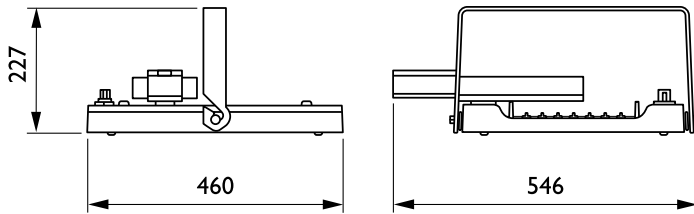

Housing material	Aluminum
Reflector material	-
Optic material	Polycarbonate
Optical cover/lens material	Polycarbonate
Fixation material	Steel
Optical cover/lens finish	Clear
Overall length	460 mm
Overall width	410 mm
Overall height	80 mm
Diameter	-
Colour	Silver RAL 9006
Dimensions (height x width x depth)	80 x 410 x 460 mm (3.1 x 16.1 x 18.1 in)

Application Conditions

Ambient temperature range	-30 to +45 °C
Performance ambient temperature Tq	45 °C
Maximum dimming level	10%
Suitable for random switching	No

Product Data

Full product code	871869941470200
Order product name	BY480P LED170S/840 PSD NBA PC SI
EAN/UPC – product	8718699414702
Order code	41470200
Numerator – quantity per pack	1
Numerator – packs per outer box	1
Material no. (12NC)	910500465808
Net weight (piece)	7.900 kg

GentleSpace Gen3

Dimensional drawing

GentleSpace gen3 BY480P-BY483P