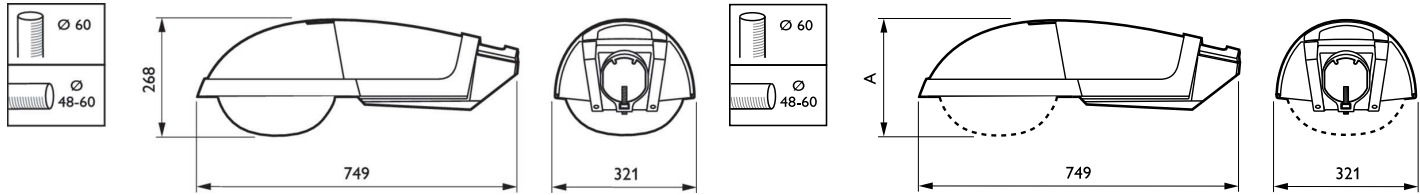

## SGP340 CPO-TW45W K EB II OR PC 48/60

Vital, MASTER CosmoWhite CPO-TW, 45 W, Electronic, Safety class II, Open CT-POT, Polycarbonate bowl/cover, Universal for diameter 48 to 60 mm

Selenium SGP340 is an efficient, ergonomic road-lighting luminaire. Its simple, rounded form reduces its daytime visual impact, allowing it to integrate into any kind of environment. Selenium incorporates the renowned T-POT reflector for excellent optical performance. Energy savings are possible by means of dimming with a switch or stand-alone Chronosense system (without pilot cable). Selenium is suitable for side-entry or post-top mounting, with a choice of three tilt angles for optimal installation (0, 5, 15°).

### Product data

General Information		Optic type outdoor	
Lamp family code	CPO-TW [MASTER CosmoWhite CPO-TW]	Open CT-POT	
Cap-Base	PGZ12 [PGZ12]	Operating and Electrical	
Gear	EB [Electronic]	Input Voltage	220 to 240 V
Photocell	-	Power Consumption	45 W
Product family code	SGP670 [Vital]	Mechanical and Housing	
Embedded control	-	Housing Color	Grey
CE mark	Yes	Mounting device	Universal for diameter 48 to 60 mm
ENEC mark	-	Overall height	268 mm
Light Technical		Approval and Application	
Standard tilt angle posttop	5°	Ingress protection code	IP66 [Dust penetration-protected, jet-proof]
Standard tilt angle side entry	0°	Mech. impact protection code	IK10 [20 J vandal-resistant]
Number of light sources	1		
Optical cover type	Polycarbonate bowl/cover		

# Selenium

Protection class IEC	Safety class II
<b>Product Data</b>	
Order product name	SGP340 CPO-TW45W K EB II OR PC 48/60
Full product name	SGP340 CPO-TW45W K EB II OR PC 48/60
Full product code	872790062615500
Order code	62615500

## Dimensional drawing