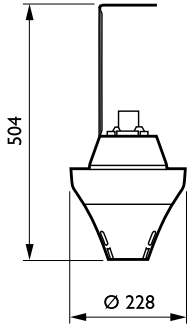

Operating and Electrical	
Input voltage	240 V
Mechanical and Housing	
Dimensions (height x width x depth)	NaN x NaN x NaN mm (NaN x NaN x NaN in)
Approval and Application	
Ingress protection code	IP65 [Dust penetration-protected, jet-proof]
Mech. impact protection code	IK10 [20 J vandal-resistant]

Product Data	
Full product code	871155912632600
Order product name	EPS300 SON-T70W IC 240V HSH
EAN/UPC – product	8711559126326

Urbana

Order code	12632600
Numerator – quantity per pack	1
Numerator – packs per outer box	1
Material no. (12NC)	910500984212

Net weight (piece)	2.500 kg
--------------------	----------

Dimensional drawing

Urbana Gear EPS300

Urbana Gear EPS300

Urbana Gear EPS300