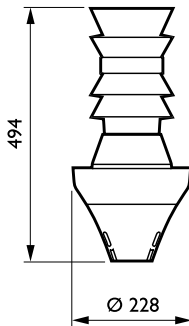

Product Data	
Full product code	871155912632600
Order product name	EPS300 SON-T70W IC 240V HSH
EAN/UPC – product	8711559126326

Urbana

Order code	12632600
Numerator – quantity per pack	1
Numerator – packs per outer box	1
Material no. (12NC)	910500984212

Net weight (piece)	2.500 kg
--------------------	----------

Dimensional drawing

Urbana Gear EPS300

Urbana Gear EPS300

Urbana Gear EPS300