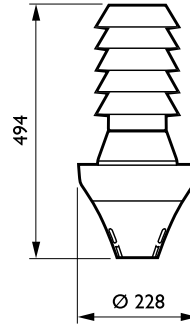

Operating and Electrical	
Input voltage	240 V
Mechanical and Housing	
Dimensions (height x width x depth)	NaN x NaN x NaN mm (NaN x NaN x NaN in)
Approval and Application	
Ingress protection code	IP65 [Dust penetration-protected, jet-proof]
Mech. impact protection code	IK10 [20 J vandal-resistant]

Product Data	
Full product code	871155912632600
Order product name	EPS300 SON-T70W IC 240V HSH
EAN/UPC – product	8711559126326

Urbana

Order code	12632600
Numerator – quantity per pack	1
Numerator – packs per outer box	1
Material no. (12NC)	910500984212

Net weight (piece)	2.500 kg
--------------------	----------

Dimensional drawing

Urbana Gear EPS300

Urbana Gear EPS300

Urbana Gear EPS300