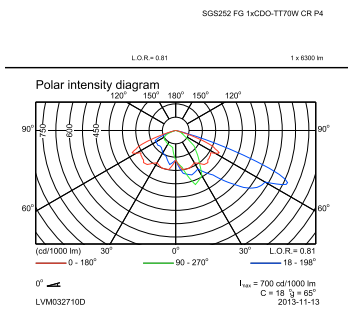

OFPC_SGS252 FG 1xCDO-TT70W CR P1-Polar Outdoor (combined)

OFPC_SGS252 FG 1xCDO-TT70W CR P2-Polar Outdoor (combined)

OFPC1_SGS252 FG 1xCDO-TT70W CR P3.EPS

OFPC_SGS252 FG 1xCDO-TT70W CR P4-Polar Outdoor (combined)