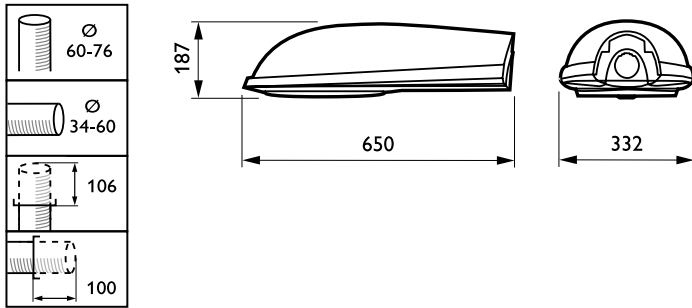

Product data

General Information	
Number of light sources	1 [1 pc]
Lamp family code	CDO-TT [MASTER CityWhite CDO-TT]
Lamp power	70 W
Kombipack	Lamp(s) included
Compensation circuit	-
Gear	CONV [Conventional]
Optical cover/lens type	FG [Flat glass]
Electrical circuit protection	-
Cable	-
Protection class IEC	Safety class II (II)
Parts color	-
CE mark	CE mark
ENEC mark	ENEC mark
Optic type outdoor	Closed CT-POT
Colored frame	-
RAL color	-
Filter coil	-

Product family code	SGS252 [IRIDIUM]
Light Technical	
Standard tilt angle posttop	5°
Standard tilt angle side entry	5°
Operating and Electrical	
Input Voltage	230 V
Ignitor	SND [Digital semi-parallel]
Mechanical and Housing	
Mounting device	No [-]
Overall height	187 mm
Color	Gray
Dimensions (Height x Width x Depth)	187 x NaN x NaN mm (7.4 x NaN x NaN in)
Approval and Application	
Ingress protection code	IP66 [Dust penetration-protected, jet-proof]

Numerator - Quantity Per Pack	1
Numerator - Packs per outer box	1
Material Nr. (12NC)	910502122118
Net Weight (Piece)	8.223 kg

Dimensional drawing

Iridium SGS252

Photometric data

OFPC_SGS252 FG 1xCDO-TT70W CR P1-Polar Outdoor (combined)