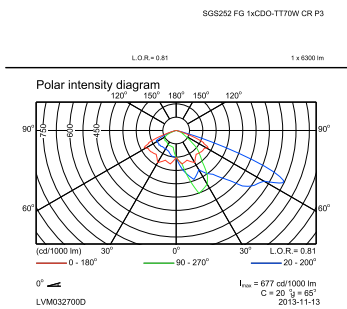

OFPC_SGS252 FG 1xCDO-TT70W CR P1-Polar Outdoor (combined)

OFPC_SGS252 FG 1xCDO-TT70W CR P2-Polar Outdoor (combined)

OFPC1_SGS252 FG 1xCDO-TT70W CR P3.EPS

OFPC_SGS252 FG 1xCDO-TT70W CR P4-Polar Outdoor (combined)