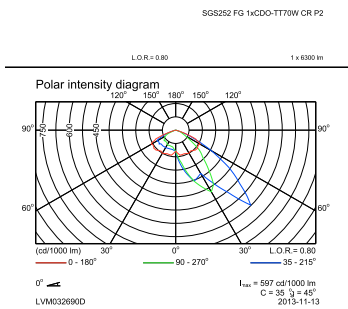

Product family code	SGS252 [IRIDIUM]
Light Technical	
Standard tilt angle posttop	5°
Standard tilt angle side entry	5°
Operating and Electrical	
Input Voltage	230 V
Ignitor	SND [Digital semi-parallel]
Mechanical and Housing	
Mounting device	No [-]
Overall height	187 mm
Color	Gray
Dimensions (Height x Width x Depth)	187 x NaN x NaN mm (7.4 x NaN x NaN in)
Approval and Application	
Ingress protection code	IP66 [Dust penetration-protected, jet-proof]

Numerator - Quantity Per Pack	1
Numerator - Packs per outer box	1
Material Nr. (12NC)	910502122118
Net Weight (Piece)	8.223 kg

Dimensional drawing

Iridium SGS252

Photometric data

OFPC_SGS252 FG 1xCDO-TT70W CR P1-Polar Outdoor (combined)