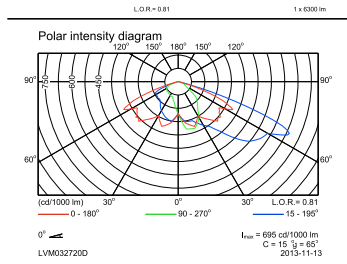

Numerator - Quantity Per Pack	1
Numerator - Packs per outer box	1
Material Nr. (12NC)	910502122118
Net Weight (Piece)	8.223 kg

Dimensional drawing

Iridium SGS252

Photometric data

OFPC_SGS252 FG 1xCDO-TT70W CR P1-Polar Outdoor (combined)

OFPC_SGS252 FG 1xCDO-TT70W CR P2-Polar Outdoor (combined)

OFPC1_SGS252 FG 1xCDO-TT70W CR P3.EPS

OFPC_SGS252 FG 1xCDO-TT70W CR P4-Polar Outdoor (combined)

Photometric data

SGS252 FG 1xCDO-TT70W CR P5X

SGS252 FG 1xCDO-TT70W CR P6