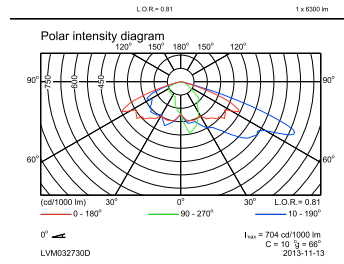

Numerator - Quantity Per Pack	1
Numerator - Packs per outer box	1
Material Nr. (12NC)	910502122118
Net Weight (Piece)	8.223 kg

Dimensional drawing

Iridium SGS252

Photometric data

OFPC_SGS252 FG 1xCDO-TT70W CR P1-Polar Outdoor (combined)

OFPC_SGS252 FG 1xCDO-TT70W CR P2-Polar Outdoor (combined)

OFPC1_SGS252 FG 1xCDO-TT70W CR P3.EPS

OFPC_SGS252 FG 1xCDO-TT70W CR P4-Polar Outdoor (combined)

Photometric data

SGS252 FG 1xCDO-TT70W CR P5X

SGS252 FG 1xCDO-TT70W CR P6