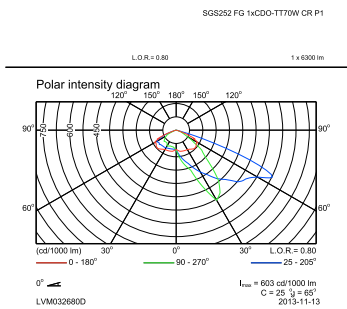

Product family code	SGS252 [IRIDIUM]
Light Technical	
Standard tilt angle posttop	5°
Standard tilt angle side entry	5°
Operating and Electrical	
Input Voltage	230 V
Ignitor	SND [Digital semi-parallel]
Mechanical and Housing	
Mounting device	No [-]
Overall height	187 mm
Color	Gray
Dimensions (Height x Width x Depth)	187 x NaN x NaN mm (7.4 x NaN x NaN in)
Approval and Application	
Ingress protection code	IP66 [Dust penetration-protected, jet-proof]

Numerator - Quantity Per Pack	1
Numerator - Packs per outer box	1
Material Nr. (12NC)	910502122118
Net Weight (Piece)	8.223 kg

Dimensional drawing

Iridium SGS252

Photometric data

OFPC_SGS252 FG 1xCDO-TT70W CR P1-Polar Outdoor (combined)