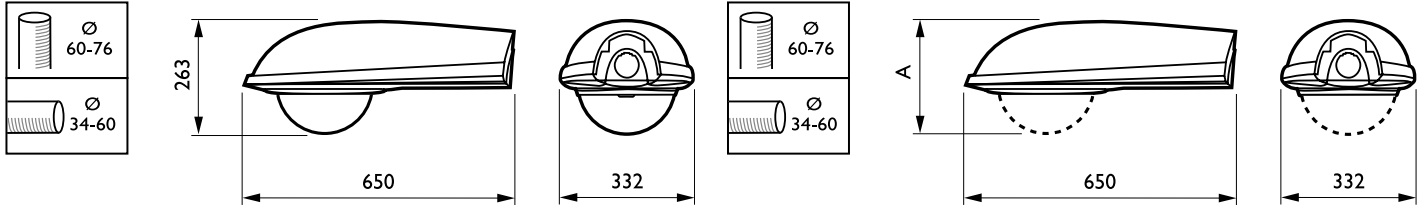

Iridium SGS252/452

Numerator - Packs per outer box	1
EAN/UPC - Case	8711559843346

Dimensional drawing

Product	A
SGS452 CDO-TT100W K II OR PC GR SND	263 mm