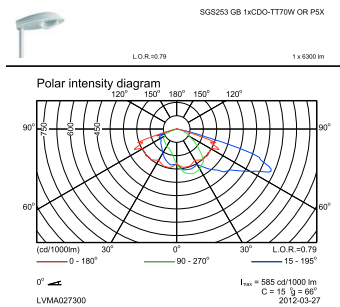

Light Technical	
Standard tilt angle posttop	5°
Standard tilt angle side entry	5°
Operating and Electrical	
Input Voltage	230 V
Ignitor	SND [Digital semi-parallel]
Mechanical and Housing	
Overall height	224 mm
Color	Gray
Dimensions (Height x Width x Depth)	224 x NaN x NaN mm (8.8 x NaN x NaN in)
Approval and Application	
Ingress protection code	IP66 [Dust penetration-protected, jet-proof]
Mech. impact protection code	IK08 [5 J vandal-protected]
Product Data	
Full product code	871155984474900

Iridium SGS253/453

Order product name	SGS253 CDO-TT70W K II OR GB GR SND
EAN/UPC - Product	8711559844749
Order code	84474900
Numerator - Quantity Per Pack	1
Numerator - Packs per outer box	1

Material Nr. (12NC)	910502135618
Net Weight (Piece)	8.987 kg

Dimensional drawing

Iridium SGS253

Photometric data

OFPC1_SGS253 GB 1xCDO-TT70W OR P3.EPS

OFPC1_SGS253 GB 1xCDO-TT70W OR P5X.EPS

OFPC1_SGS253 GB 1xCDO-TT70W OR P6.EPS

Iridium SGS253/453