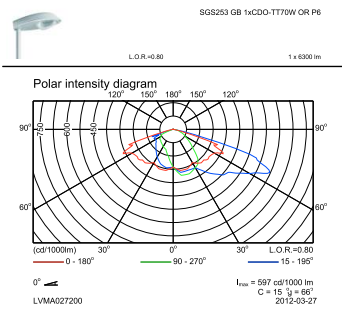

Light Technical	
Standard tilt angle posttop	5°
Standard tilt angle side entry	5°
Operating and Electrical	
Input Voltage	230 V
Ignitor	SND [Digital semi-parallel]
Mechanical and Housing	
Overall height	224 mm
Color	Gray
Dimensions (Height x Width x Depth)	224 x NaN x NaN mm (8.8 x NaN x NaN in)
Approval and Application	
Ingress protection code	IP66 [Dust penetration-protected, jet-proof]
Mech. impact protection code	IK08 [5 J vandal-protected]
Product Data	
Full product code	871155984474900

Iridium SGS253/453

Order product name	SGS253 CDO-TT70W K II OR GB GR SND
EAN/UPC - Product	8711559844749
Order code	84474900
Numerator - Quantity Per Pack	1
Numerator - Packs per outer box	1

Material Nr. (12NC)	910502135618
Net Weight (Piece)	8.987 kg

Dimensional drawing

Iridium SGS253

Photometric data

OFPC1_SGS253 GB 1xCDO-TT70W OR P3.EPS

OFPC1_SGS253 GB 1xCDO-TT70W OR P5X.EPS

OFPC1_SGS253 GB 1xCDO-TT70W OR P6.EPS

Iridium SGS253/453