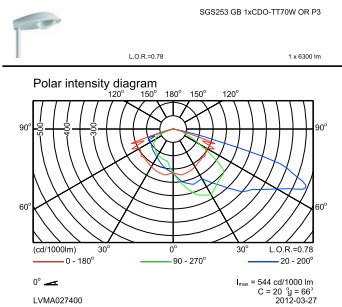

Photometric data

OFPC1_SGS253 GB 1xCDO-TT70W OR P3.EPS