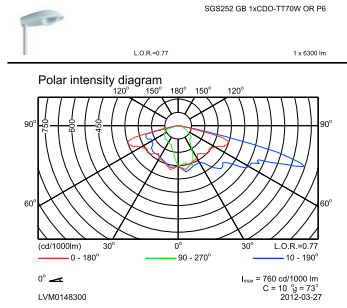

Product family code	SGS252 [IRIDIUM]
Light Technical	
Standard tilt angle posttop	5°
Standard tilt angle side entry	5°
Operating and Electrical	
Input Voltage	230 V
Ignitor	SND [Digital semi-parallel]
Mechanical and Housing	
Mounting device	No [-]
Overall height	219 mm
Color	Gray
Dimensions (Height x Width x Depth)	219 x NaN x NaN mm (8.6 x NaN x NaN in)
Approval and Application	
Ingress protection code	IP66 [Dust penetration-protected, jet-proof]

Numerator - Quantity Per Pack	1
Numerator - Packs per outer box	1
Material Nr. (12NC)	910502149818
Net Weight (Piece)	8.242 kg

Dimensional drawing

Iridium SGS252

Photometric data

OFPC_SGS252 GB 1xCDO-TT70W OR P1-Polar Outdoor (combined)

OFPC_SGS252 GB 1xCDO-TT70W OR P2-Polar Outdoor (combined)

OFPC_SGS252 GB 1xCDO-TT70W OR P4-Polar Outdoor (combined)

OFPC_SGS252 GB 1xCDO-TT70W OR P5X-Polar Outdoor (combined)

Iridium SGS252/452

Photometric data