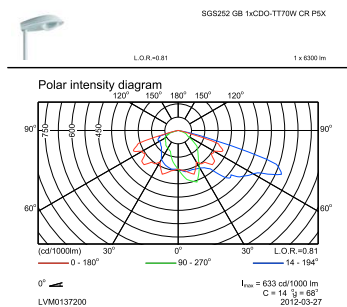

OFPC1_SGS252 GB 1xCDO-TT70W CR P5X.EPS