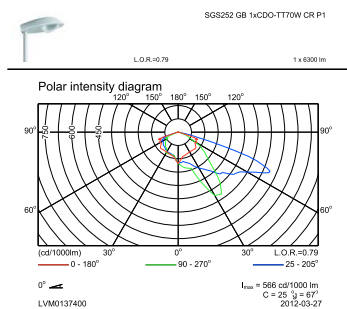

Product family code	SGS252 [IRIDIUM]
Light Technical	
Standard tilt angle posttop	5°
Standard tilt angle side entry	5°
Operating and Electrical	
Input Voltage	230 V
Ignitor	SND [Digital semi-parallel]
Mechanical and Housing	
Mounting device	60/76 [Spigot for diameter 60-76 mm]
Overall height	219 mm
Color	Gray
Dimensions (Height x Width x Depth)	219 x NaN x NaN mm (8.6 x NaN x NaN in)
Approval and Application	
Ingress protection code	IP66 [Dust penetration-protected, jet-proof]

Numerator - Quantity Per Pack	1
Numerator - Packs per outer box	1
Material Nr. (12NC)	910502154218
Net Weight (Piece)	8.242 kg

Dimensional drawing

Iridium SGS252

Photometric data

OFPC1_SGS252 GB 1xCDO-TT70W CR P1.EPS