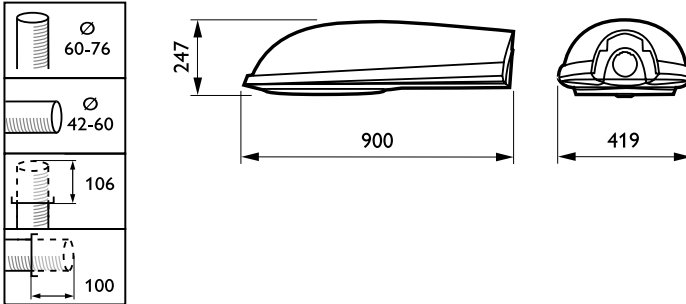

Product data

General Information	
Number of light sources	1 [1 pc]
Lamp family code	SON-T [SON-T]
Lamp power	250 W
Kombipack	Lamp(s) included
Gear	CONV [Conventional]
Optical cover/lens type	FG [Flat glass]
Light regulation	-
Electrical circuit protection	-
Protection class IEC	Safety class II (II)
Parts color	All parts colored
Coating	-
CE mark	CE mark
ENEC mark	ENEC mark
Optic type outdoor	Closed T-POT
Colored frame	-
RAL color	Light gray (7035)
Product family code	SGS454 [IRIDIUM]

Light Technical	
Standard tilt angle posttop	5°
Standard tilt angle side entry	5°
Operating and Electrical	
Input Voltage	230 V
Ignitor	SND [Digital semi-parallel]
Mechanical and Housing	
Color	-
Dimensions (Height x Width x Depth)	NaN x NaN x NaN mm (NaN x NaN x NaN in)
Approval and Application	
Ingress protection code	IP66 [Dust penetration-protected, jet-proof]
Mech. impact protection code	IK08 [5 J vandal-protected]
Product Data	
Full product code	871155984959100
Order product name	SGS454 SON-T250W K II CP FG AL 7035 SND
EAN/UPC - Product	8711559849591

Iridium SGS254/454

Order code	84959100
Numerator - Quantity Per Pack	1
Numerator - Packs per outer box	1
Material Nr. (12NC)	910502157118

Net Weight (Piece)	17.272 kg
--------------------	-----------

Dimensional drawing